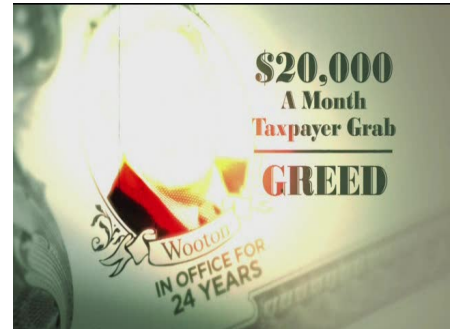

INSIDERS MCGRAW AND WOOTON MILK TAXPAYERS DRY.

MCGRAW GOT CAUGHT USING OVER 100,000 ON TRAVEL, CHOCOLATE SHOPS, DRY CLEANING, AND MORE.

AND ALMOST 1,000,000 CAN'T EVEN BE ACCOUNTED FOR.

WOOTON? HIS COMPANY GRABS ALMOST 20,000 A MONTH IN RENT FROM STATE AGENCIES.

20,000. IT'S NOT RIGHT, IT'S GREED.

PAID FOR BY REPUBLICAN STATE LEADERSHIP COMMITTEE - JUDICIAL FAIRNESS INITIATIVE. NOT AUTHORIZED BY ANY CANDIDATE OR CANDIDATE'S COMMITTEE. [PFB REPUBLICAN STATE LEADERSHIP COMMITTEE].