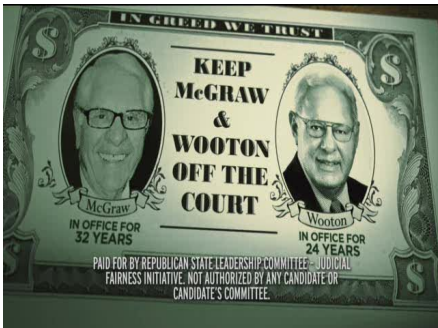

STSUPCT_WV_RSLC_MILK_TAXPAYERS_DRY

Brand: Republican State Leadership Committee - Political Party (B339)
Parent: PARENT UNKNOWN
Aired: 5/4/2016 10:15:06 AM
Creative Id: 16458873

WHILE FAMILIES STRUGGLE TO STAY ON TOP OF THEIR BILLS,

INSIDERS MCGRAW AND WOOTON MILK TAXPAYERS DRY.

MCGRAW GOT CAUGHT USING OVER 100,000 ON TRAVEL, CHOCOLATE SHOPS, DRY CLEANING, AND MORE.

AND ALMOST 1,000,000 CAN'T EVEN BE ACCOUNTED FOR.

WOOTON? HIS COMPANY GRABS ALMOST 20,000 A MONTH IN RENT FROM STATE AGENCIES.

20,000. IT'S NOT RIGHT, IT'S GREED.

PAID FOR BY REPUBLICAN STATE LEADERSHIP COMMITTEE - JUDICIAL FAIRNESS INITIATIVE. NOT AUTHORIZED BY ANY CANDIDATE OR CANDIDATE'S COMMITTEE. [PFB REPUBLICAN STATE LEADERSHIP COMMITTEE].