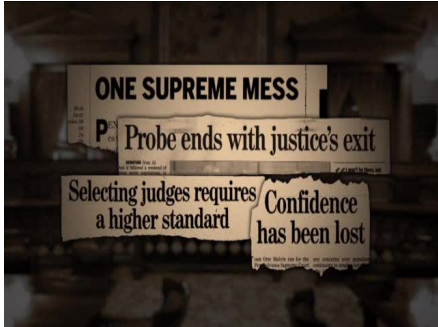

STSUPCT_PA_LAZARUS_NATIONAL_DISGRACE

Brand: Pol-Supreme Court - (B333)

Parent: POLITICAL ADV

Aired: 5/8/2015 11:28:14 AM

Creative Id: 15116777

THE PENNSYLVANIA SUPREME COURT: A NATIONAL DISGRACE.

ONE JUSTICE LED AWAY IN HANDCUFFS, ANOTHER RESIGNED IN SCANDAL.

ONE JUDGE,

ANNE LAZARUS, IS THE PERSON THE OTHER JUDGES TURN TO FOR DISCIPLINE.

ANNE LAZARUS,

GIVEN THE HIGHEST RATING BY THE BAR.

ANNE LAZARUS,

ENDORSED BY DEMOCRATIC LEADERS.

AND ANNE LAZARUS,

WHOSE ETHICS HAVE NEVER BEEN QUESTIONED.