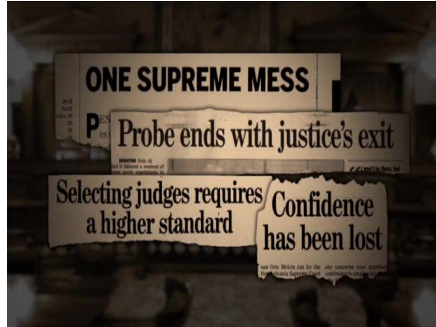

STSUPCT_PA_LAZARUS_NATIONAL_DISGRACE

Brand: Pol-Supreme Court - (B333)

Parent: POLITICAL ADV

Aired: 5/8/2015 11:28:14 AM

Creative Id: 15116777

THE PENNSYLVANIA SUPREME COURT: A NATIONAL DISGRACE.

ONE JUSTICE LED AWAY IN HANDCUFFS, ANOTHER RESIGNED IN SCANDAL.

ONE JUDGE,

ANNE LAZARUS, IS THE PERSON THE OTHER JUDGES TURN TO FOR DISCIPLINE.

ANNE LAZARUS,

GIVEN THE HIGHEST RATING BY THE BAR.

ANNE LAZARUS,

ENDORSED BY DEMOCRATIC LEADERS.

AND ANNE LAZARUS,

WHOSE ETHICS HAVE NEVER BEEN QUESTIONED.