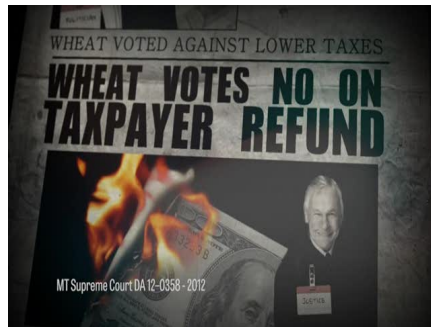

HOW DO THE VOTES OF POLITICIAN MIKE WHEAT

COMPARE TO THE VOTE OF SUPREME COURT JUSTICE MIKE WHEAT?

YOU DECIDE. AS A POLITICIAN,

WHEAT VOTED AGAINST LOWER TAXES.

ON THE SUPREME COURT, HE DID IT AGAIN.

AS A POLITICIAN, WHEAT VOTED AGAINST PRIVATE PROPERTY RIGHTS.

ON THE SUPREME COURT, THE SAME THING.

AS A POLITICIAN, WHEAT VOTED AGAINST DOMESTIC ENERGY DEVELOPMENT.

ON THE SUPREME COURT, YOU GUESSED IT.

CALL MIKE WHEAT AND TELL HIM TO KEEP HIS EXTREME POLITICS OUT OF THE