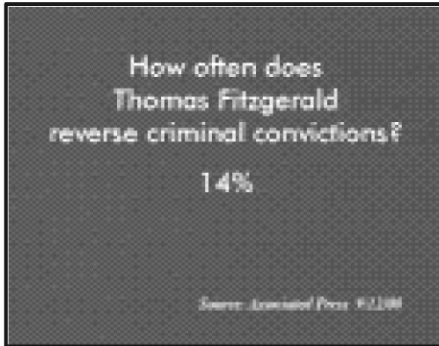

Ad Detector

BRAND: POL-JUDGE+
TITLE: MI/COC Robinson Fitzgerald Reverse 15
COMMERCIAL: MI/COC Robinson Fitzgerald Reverse 15 1 of 1
LENGTH: 15
FRAMES: 4

**CMAG
REPORTS**

A007UVLK.ESB

[Announcer]: How often does Judge Thomas Fitzgerald reverse criminal convictions? 38 percent of the time. Who

is the most reversed judge on Michigan's Appeals Court? Thomas Fitzgerald.

Fitzgerald reverses convictions, soft on crime.

[PFB: Michigan Chamber of Commerce]