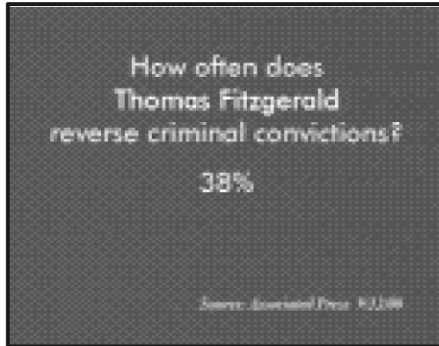

Ad Detector

BRAND: POL-JUDGE+
TITLE: MI/COC Robinson Fitzgerald Reverse 15
COMMERCIAL: MI/COC Robinson Fitzgerald Reverse 15 1 of 1
LENGTH: 15
FRAMES: 4

**CMAG
REPORTS**

A007UVLK.ESB

[Announcer]: How often does Judge Thomas Fitzgerald reverse criminal convictions? 38 percent of the time. Who

is the most reversed judge on Michigan's Appeals Court? Thomas Fitzgerald.

Fitzgerald reverses convictions, soft on crime.

[PFB: Michigan Chamber of Commerce]