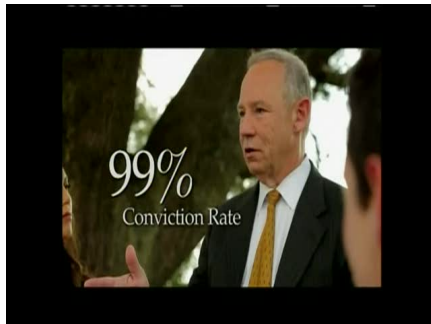

# STSUPCT\_LA\_WELCH\_FEARLESS

Brand: Pol-Supreme Court - (B333)  
Parent: POLITICAL ADV  
Aired: 11/3/2012 9:23:46 PM  
Creative Id: 11730523

He was a fearless, no non-sense prosecutor

who protected us from violent criminals

and he was good

so good in fact Duke Welch achieved a stunning

ninety-nine percent conviction rate

he rose to district court judge

never had one criminal case decision overturned

not one

today Duke Welch is a court of appeals judge

an eighteen year veteran with every credential we could want for our state's highest court

[PFB] Judge Duke Welch for Supreme Court. He's the law and order choice