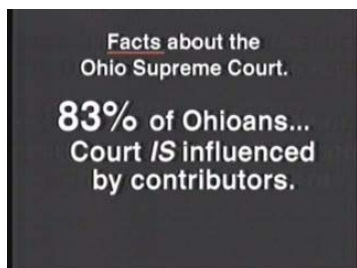

STSUPCT/OH RUSSO FACTS

Brand: POL-SUPREME COURT (B333)

Parent: POLITICAL ADV

Aired: 10/22/2008 - 10/22/2008

Creative Id: 6802283

[Announcer]: Facts about the Ohio Supreme Court: all of the Justices are

Republicans. The New York Times says the Justices vote with their contributors

on average 70% of the time. 83% of Ohioans believe the court is influenced

by contributors. It's time for reform. Democratic Judge Joseph D. Russo

has introduced reforms The Plain Dealer called thoughtful ideas. His