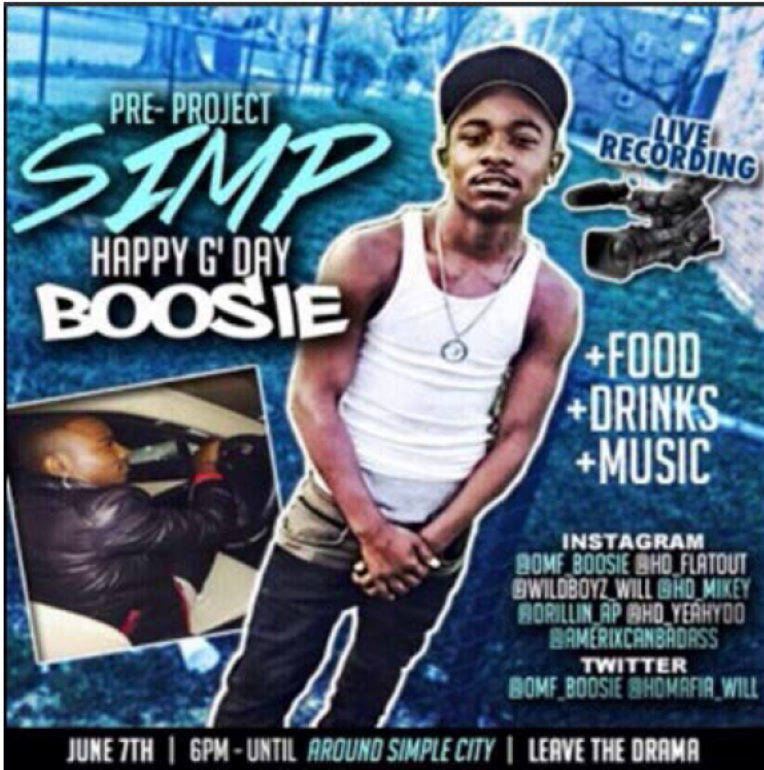

THERE IS A GO GO PARTY SLATED FOR JUNE 7th AT 601 46th PL AT 2000 HOURS THIS IS BEING PROMOTED IN SIMPLE CITY AND CLAY TERRACE. NEEDS TO BE SHUT DOWN

ANOTHER PARTY/VIDEO JUNE 7th INSIDE OF SIMPLE CITY

SCI Area 2, CHOPPA CITY (38.870571,-76.982081):