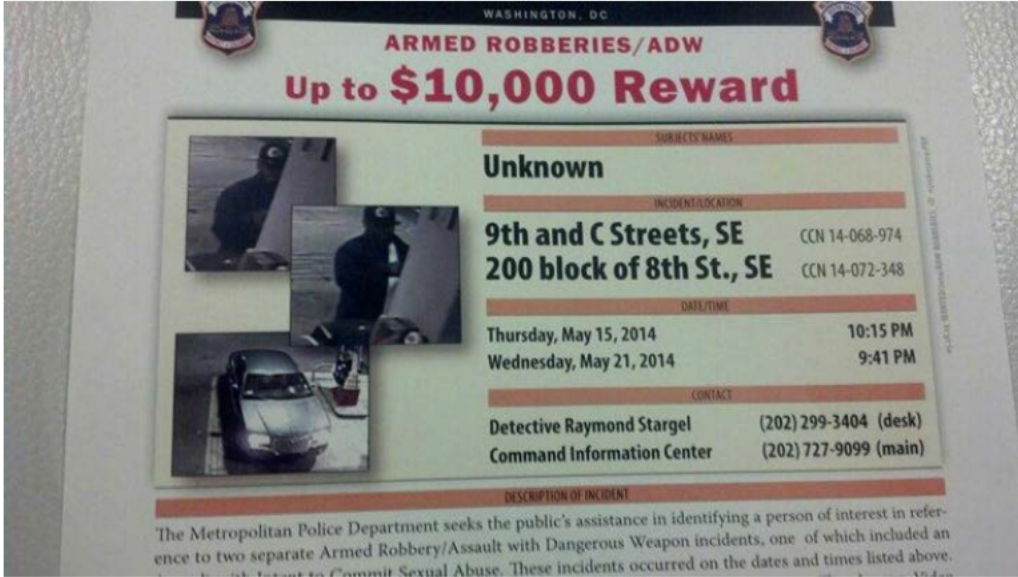

FLYER FROM CARJACKING BEING RETWEETED WITHIN DIGITAL PERIMETER

SCI Area 3, BARRY FARM (38.859627,-76.99914):

[REDACTED] tweeted:

[REDACTED]

[REDACTED] tweeted:

[REDACTED]