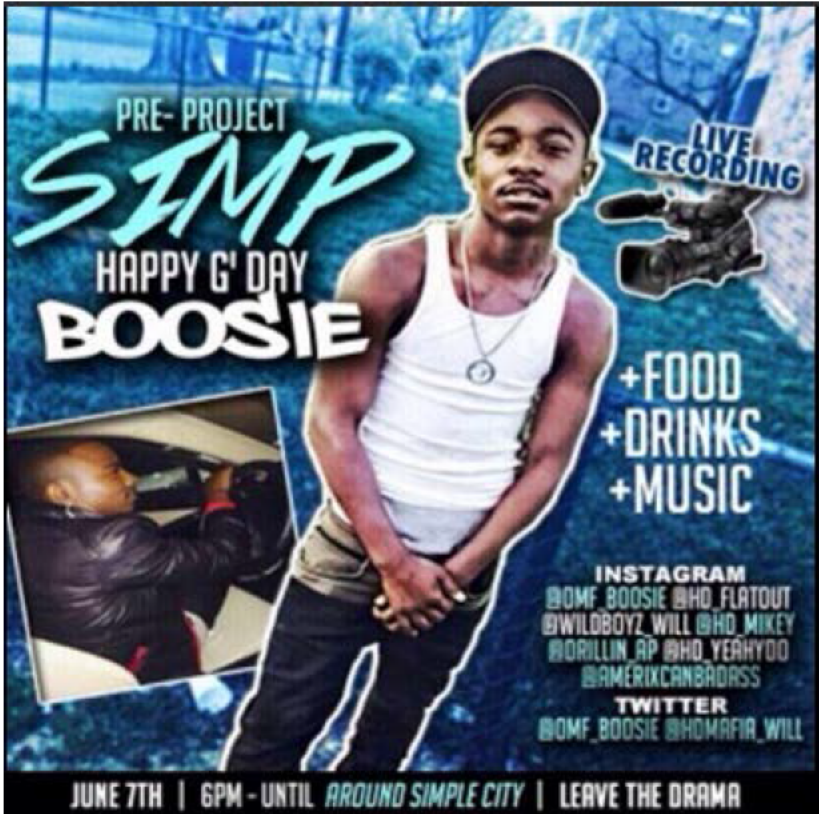

ANOTHER PARTY/VIDEO JUNE 7th INSIDE OF SIMPLE CITY