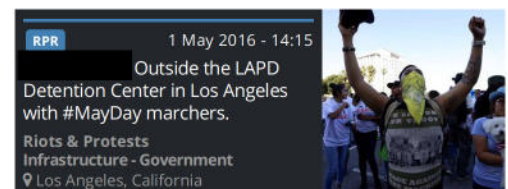

Protest at the LAPD Detention Center

LAPD users monitoring the terms "protest," "march," and "mayday" in the geospatial app surfaced a tweet from the LA Black Lives Matter account at 10:00am promoting a 2:30pm gathering in front of the LAPD detention center. With this tip, users continued to track the event in the geospatial app and **uncovered the first images of people at the protest site.**