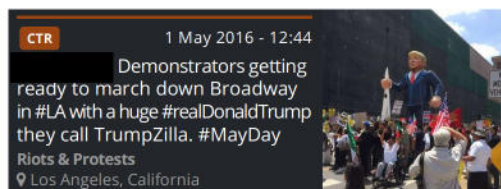

# Dataminr Highlights

Dataminr provided users with early event detection during the product's deployment across the Los Angeles Police Department. The first notifications primarily came from eyewitness sources surfaced on Twitter.

FEBRUARY-MAY 2016	
EARLY WARNING IN THE LA AREA	DATAMINR NOTIFICATION TIME (PDT)
<b>Walnut High School Shooting Threat</b> - (24 Mar 2016) Dataminr surfaced reports of a threatening note and resulting evacuations of nearby schools and buildings.	11:39 AM
<b>Los Angeles Valley College Bomb Threat</b> - (30 Mar 2016) Dataminr notified users of a bomb threat and provided updates from eyewitnesses detailing the emergency response in Valley Village.	2:30 PM
<b>Santa Clarita Shooting &amp; Deputy Standoff</b> - (30 Mar 2016) Dataminr detected eyewitness reports of the shooting and provided continued coverage throughout the event.	11:17 PM
<b>Plane Crash on Interstate 15</b> - (2 Apr 2016) Dataminr alerted users to the highway plane crash 20 minutes ahead of local news and surfaced on-the-ground images from the scene.	9:27 AM
<b>LAPD SWAT Officer Stabbed During Standoff</b> - (5 Apr 2016) Dataminr updated users with reports and images throughout the standoff and fatal shooting of the suspect.	<ul style="list-style-type: none"> <li>Initial confrontation: 6:50 PM</li> <li>Standoff ends: 2:24 PM</li> </ul>

### First Images of Anti-Trump Protest

Dataminr uncovered the first images of anti-Trump protesters at Broadway and Olympic Blvd **before they were captured in the street cam feed.**

The LAPD was able to zoom cameras into the exact location of the event based on the street sign and restaurant visible in Dataminr's notification.