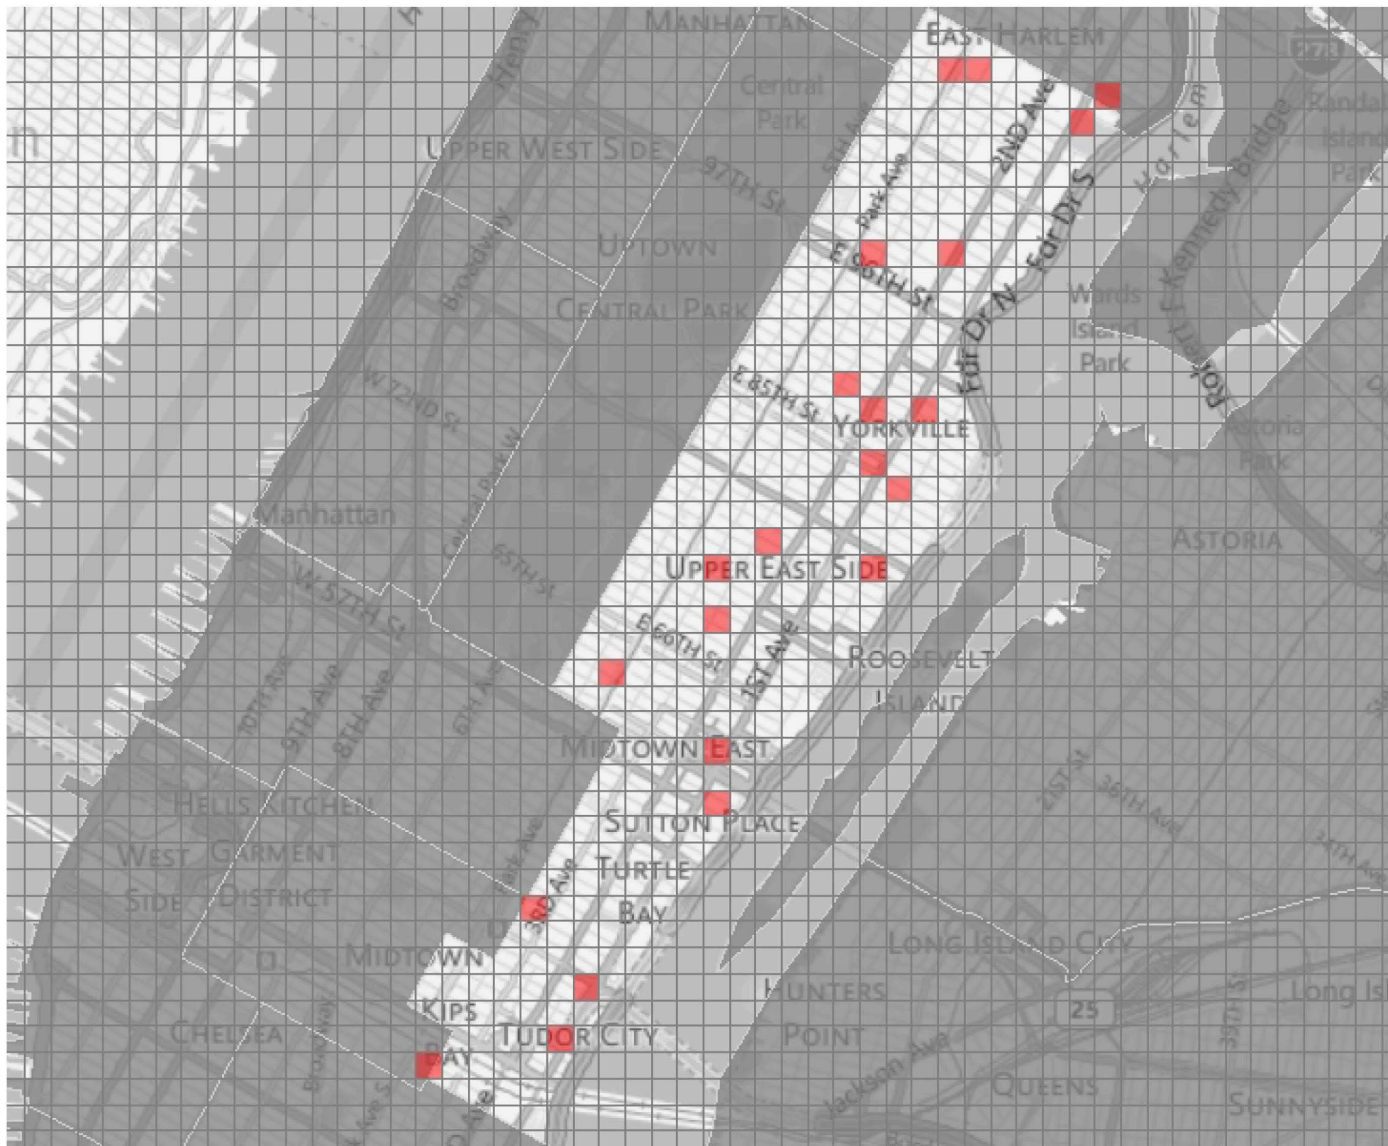

■ GLA
20 Boxes Selected.

■ GLA Motorcycle
10 Boxes Selected.

Boxes that are Predictive for multiple layers are marked with shaded vertical stripes corresponding to each layer. For example, if a box has alternating blue and green stripes, the entire box is a Predictive zone for both the blue and green layers.

GLA				
Search results yielded 35 records				
Complaint ID	Date	Precinct	Crime Type	Address
20150	2015-08-22 04:30:00	23	GRAND LARCENY OF MOTOR VEHICLE	MANHATTAN 10029 NY
20150	2015-08-12 22:30:00	19	GRAND LARCENY OF MOTOR VEHICLE	MANHATTAN NY
20150	2015-08-11 23:45:00	17	GRAND LARCENY OF MOTOR VEHICLE	MANHATTAN NY
20150	2015-08-10 22:30:00	23	GRAND LARCENY OF MOTOR VEHICLE	MANHATTAN 10029 NY