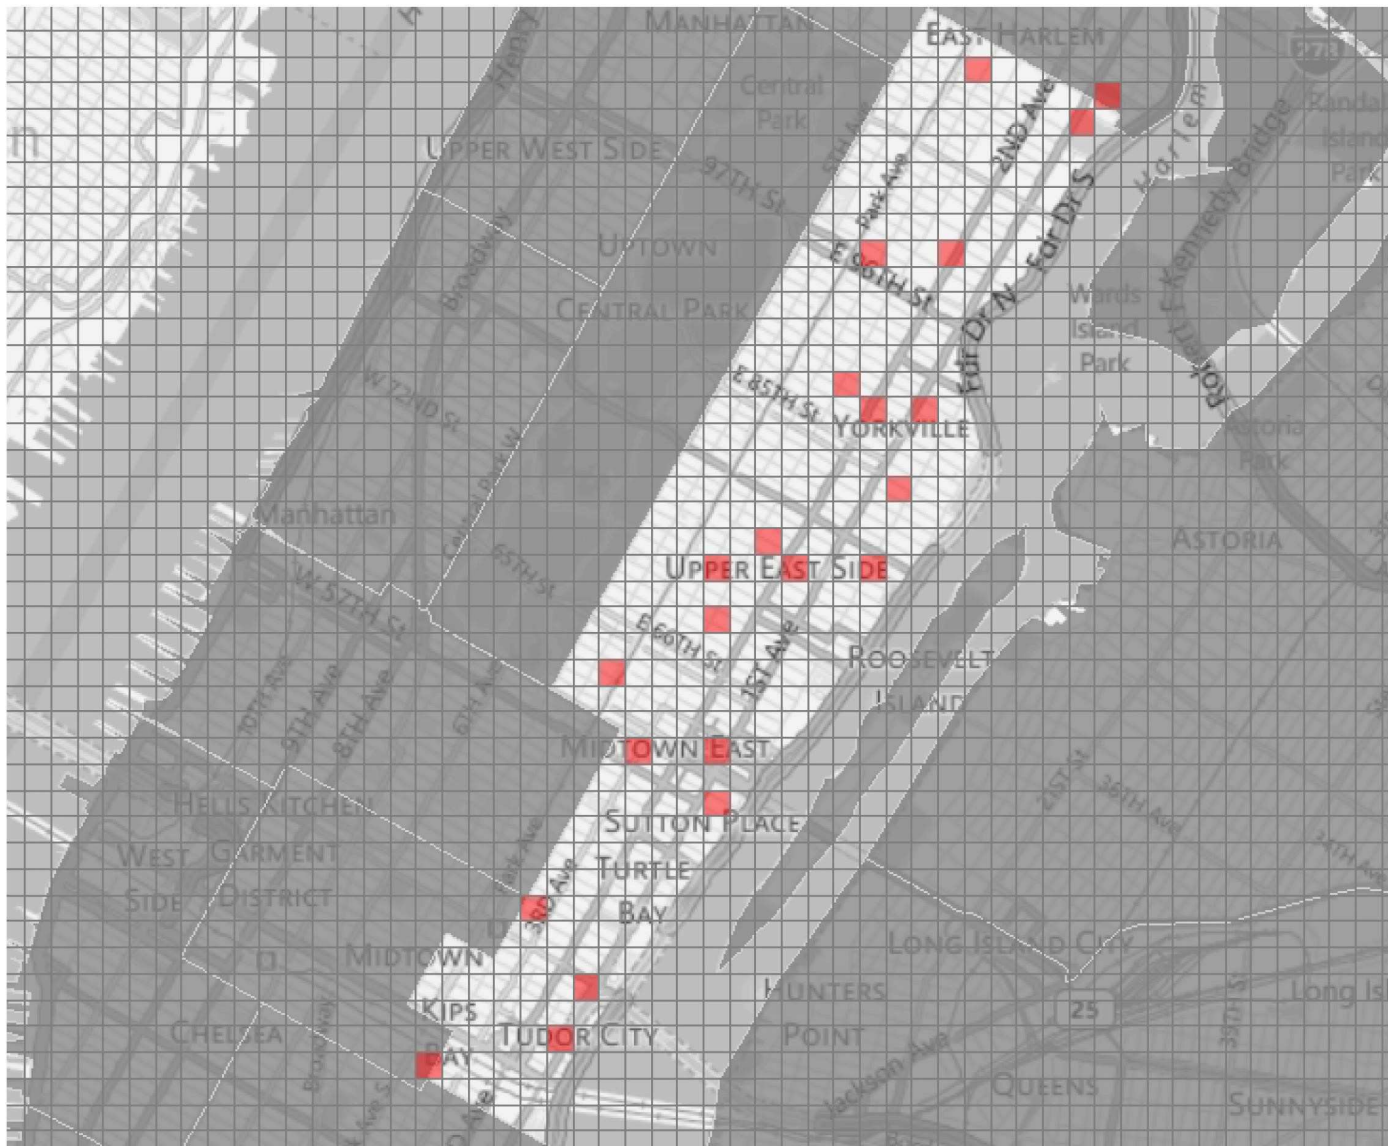

■ GLA
20 Boxes Selected.

■ GLA Motorcycle
10 Boxes Selected.

Boxes that are Predictive for multiple layers are marked with shaded vertical stripes corresponding to each layer. For example, if a box has alternating blue and green stripes, the entire box is a Predictive zone for both the blue and green layers.

GLA				
Search results yielded 34 records				
Complaint ID	Date	Precinct	Crime Type	Address
2015	2015-08-12 22:30:00	19	GRAND LARCENY OF MOTOR VEHICLE	MANHATTAN NY
2015	2015-08-11 23:45:00	17	GRAND LARCENY OF MOTOR VEHICLE	MANHATTAN NY
2015	2015-08-10 22:30:00	23	GRAND LARCENY OF MOTOR VEHICLE	MANHATTAN 10029 NY
2015	2015-08-09 19:20:00	19	GRAND LARCENY OF MOTOR VEHICLE	MANHATTAN NY