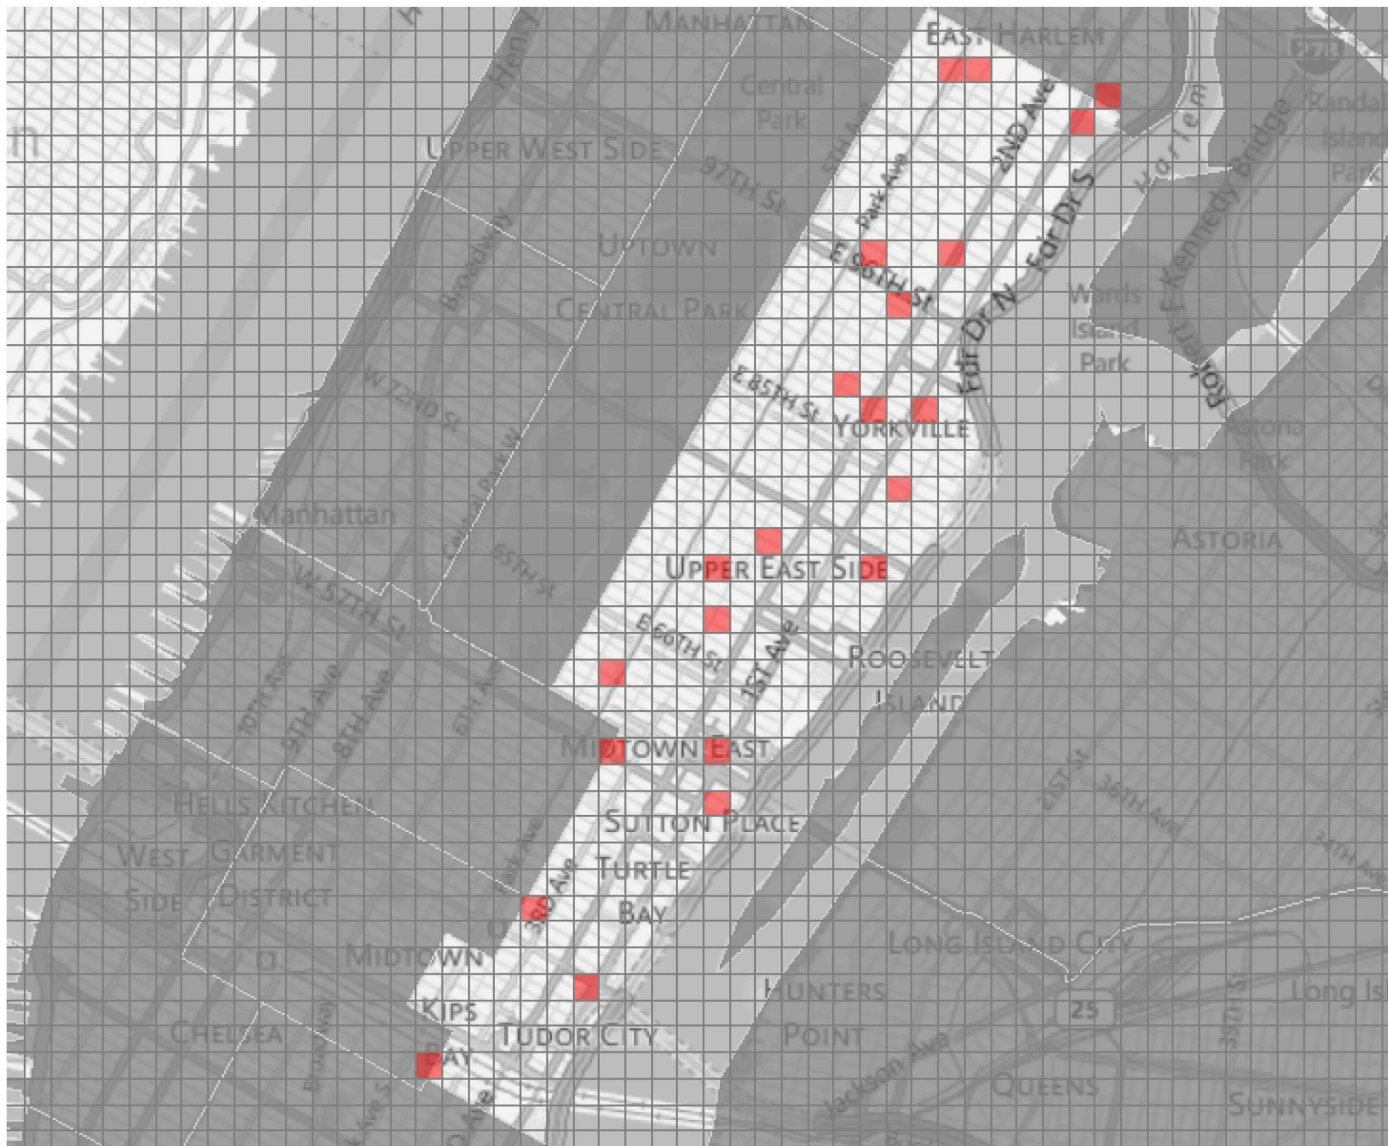

■ GLA
20 Boxes Selected.

■ GLA Motorcycle
10 Boxes Selected.

Boxes that are Predictive for multiple layers are marked with shaded vertical stripes corresponding to each layer. For example, if a box has alternating blue and green stripes, the entire box is a Predictive zone for both the blue and green layers.

GLA				
Search results yielded 37 records				
Complaint ID	Date	Precinct	Crime Type	Address
20150	2015-08-24 06:50:00	23	GRAND LARCENY OF MOTOR VEHICLE	MANHATTAN 10029 NY
20150	2015-08-22 04:30:00	23	GRAND LARCENY OF MOTOR VEHICLE	MANHATTAN 10029 NY
20150	2015-08-12 22:30:00	19	GRAND LARCENY OF MOTOR VEHICLE	NHATTAN NY
20150	2015-08-11 23:45:00	17	GRAND LARCENY OF MOTOR VEHICLE	MANHATTAN NY