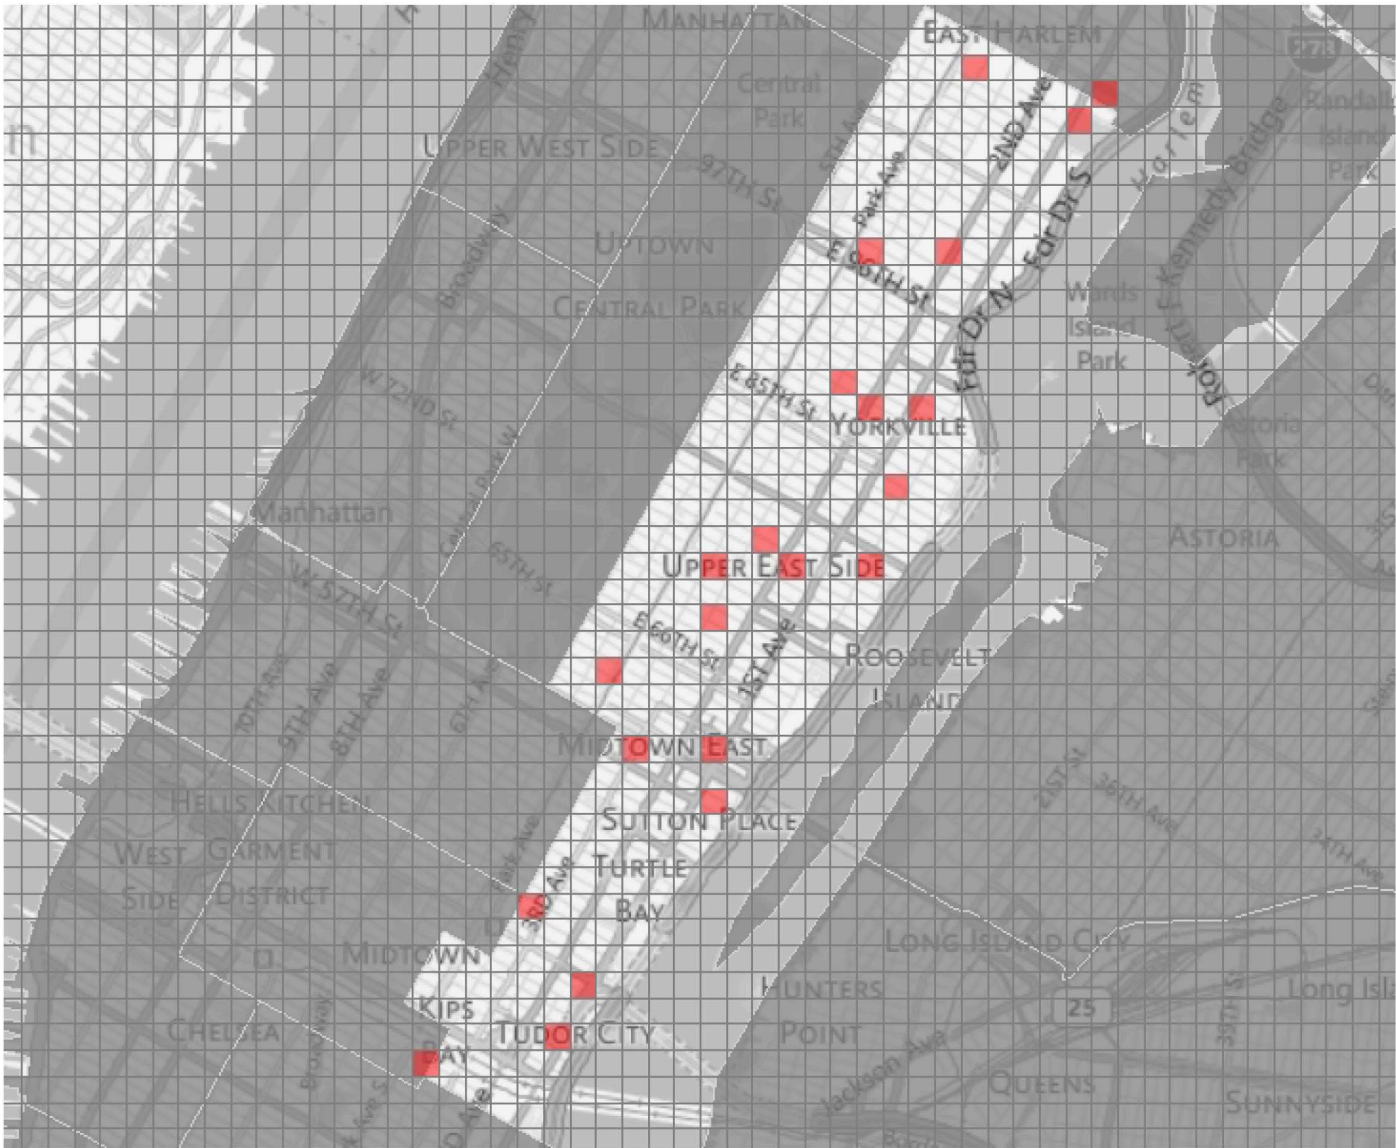

■ GLA
20 Boxes Selected.

■ GLA Motorcycle
10 Boxes Selected.

Boxes that are Predictive for multiple layers are marked with shaded vertical stripes corresponding to each layer. For example, if a box has alternating blue and green stripes, the entire box is a Predictive zone for both the blue and green layers.

GLA				
Search results yielded 34 records				
Complaint ID	Date	Precinct	Crime Type	Address
2015	2015-08-12 22:30:00	19	GRAND LARCENY OF MOTOR VEHICLE	MANHATTAN NY
2015	2015-08-11 23:45:00	17	GRAND LARCENY OF MOTOR VEHICLE	MANHATTAN NY
2015	2015-08-10 22:30:00	23	GRAND LARCENY OF MOTOR VEHICLE	MANHATTAN 10029 NY
2015	2015-08-09 19:20:00	19	GRAND LARCENY OF MOTOR VEHICLE	MANHATTAN NY