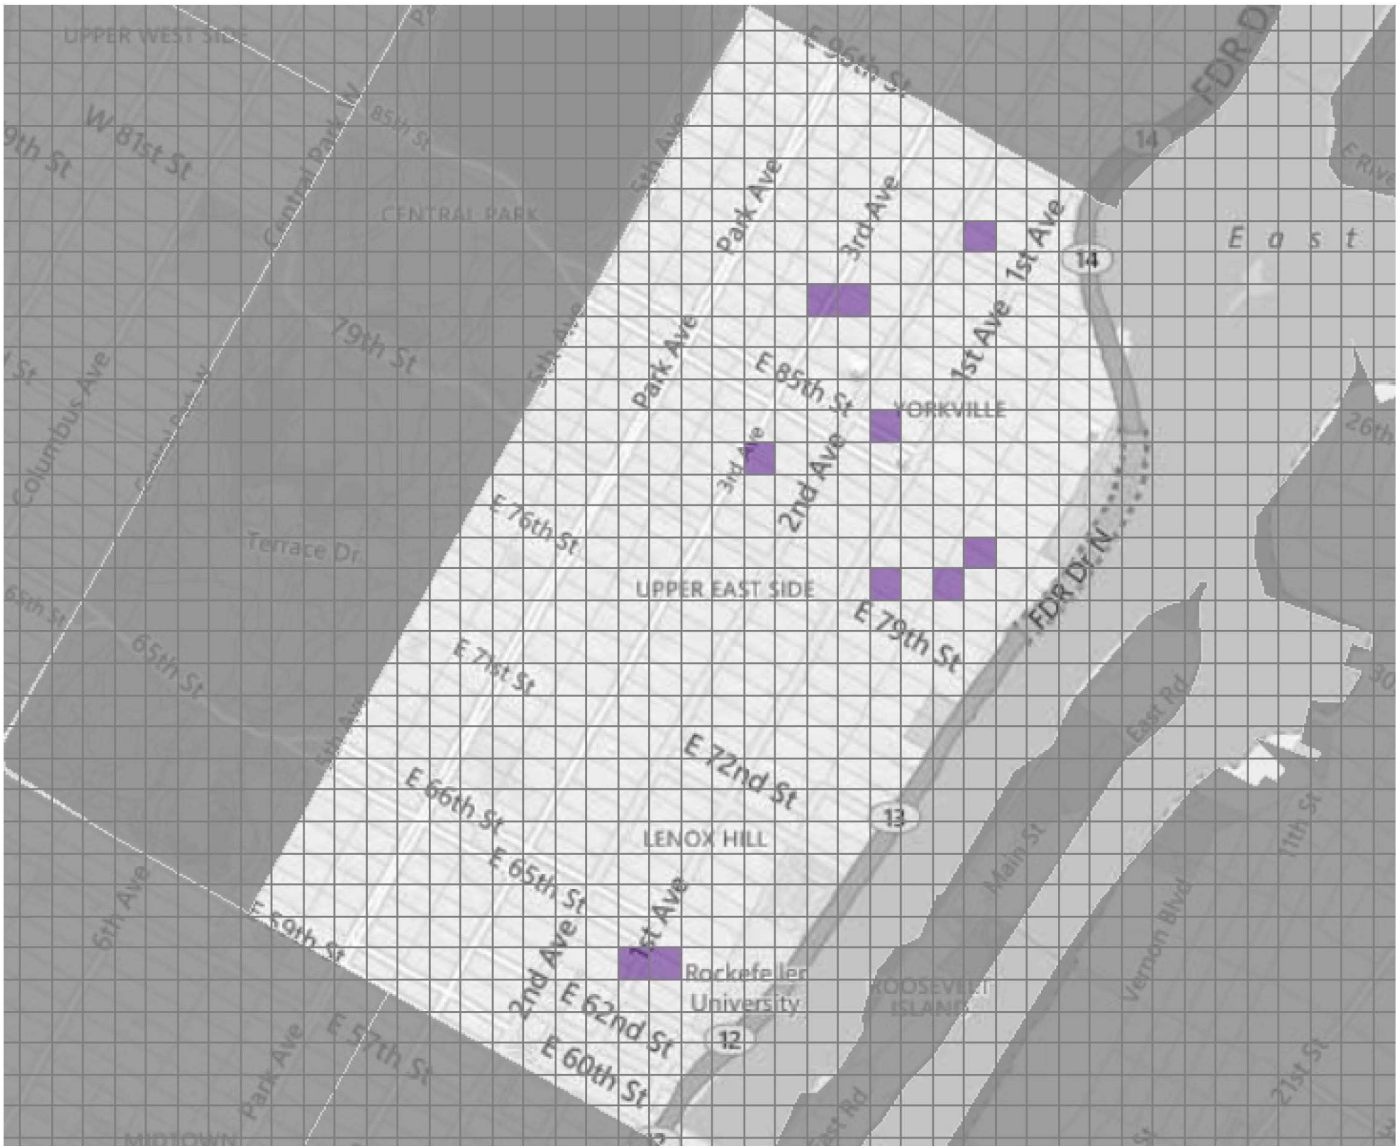

Residential Burglary

10 Boxes Selected.

Boxes that are Predictive for multiple layers are marked with shaded vertical stripes corresponding to each layer. For example, if a box has alternating blue and green stripes, the entire box is a Predictive zone for both the blue and green layers.

Residential Burglary					
Search results yielded 27 records					
Complaint ID	Date	Precinct	Crime Type	Address	
2017	2017-03-12 14:30:00	19	BURGLARY		MANHATTAN NY
2017	2017-03-07 07:45:00	19	BURGLARY		MANHATTAN NY
2017	2017-03-07 23:30:00	19	BURGLARY		MANHATTAN 10021 NY
2017	2017-03-01 00:01:00	19	BURGLARY		MANHATTAN NY
2017	2017-02-26 15:00:00	19	BURGLARY		MANHATTAN NY
2017	2017-02-25 20:30:00	19	BURGLARY		MANHATTAN 10028 NY
2017	2017-01-14 11:00:00	19	BURGLARY		MANHATTAN NY
2017	2017-01-13 19:00:00	19	BURGLARY		MANHATTAN NY