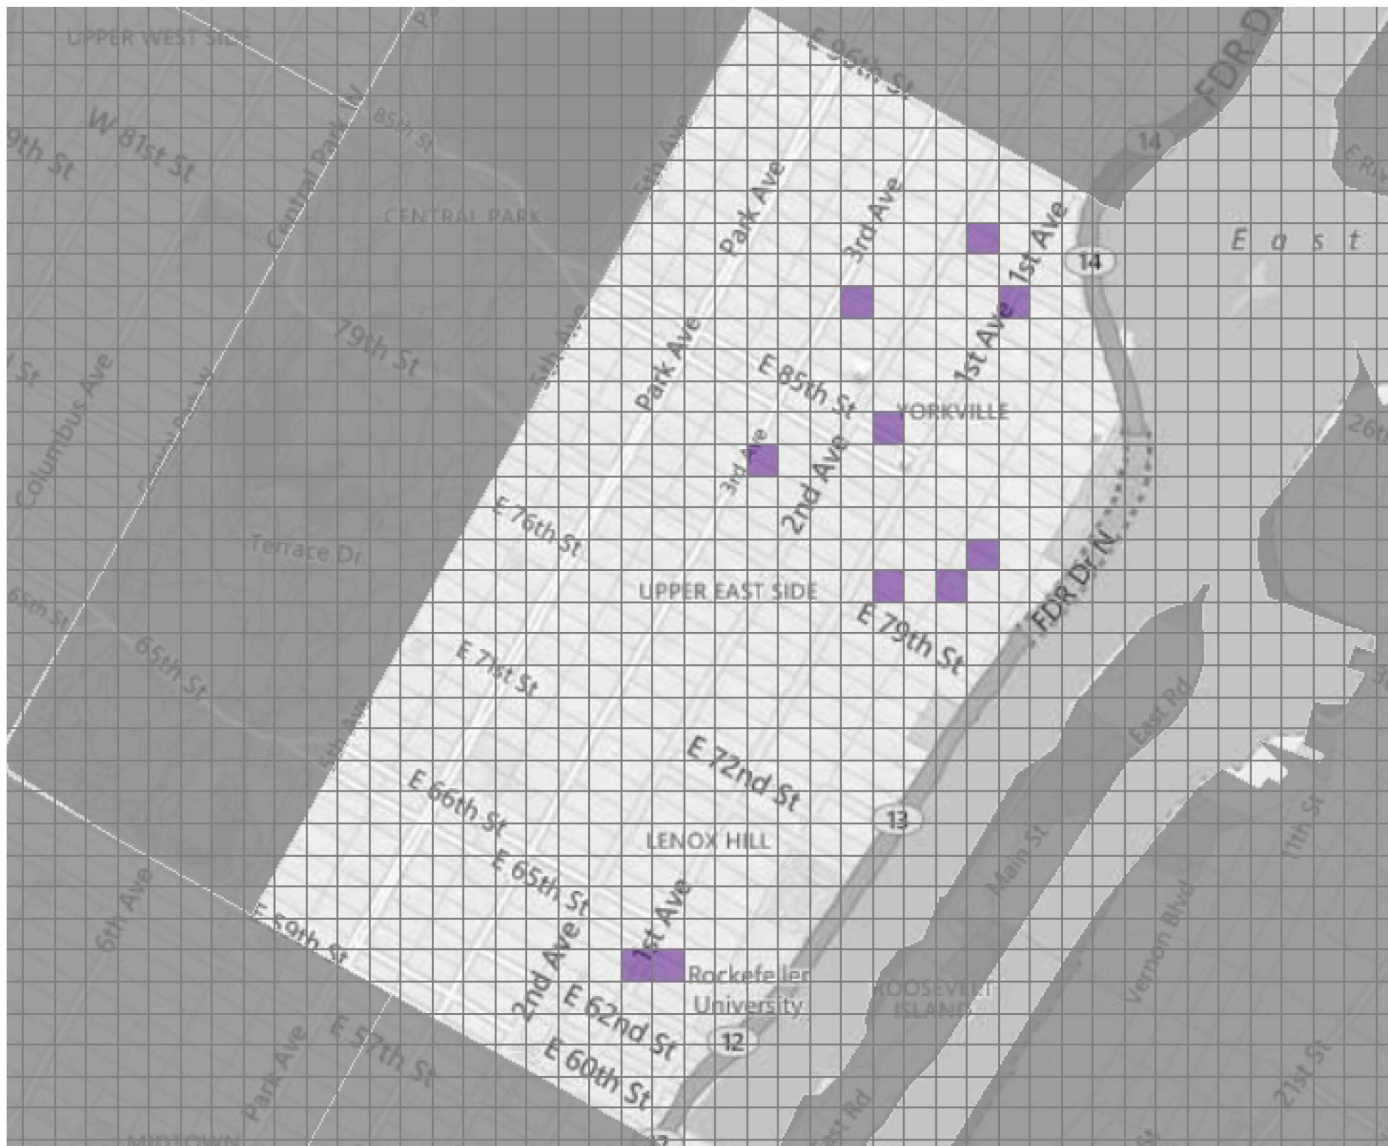

Residential Burglary
10 Boxes Selected.

Boxes that are Predictive for multiple layers are marked with shaded vertical stripes corresponding to each layer. For example, if a box has alternating blue and green stripes, the entire box is a Predictive zone for both the blue and green layers.

Residential Burglary					
Search results yielded 27 records					
Complaint ID	Date	Precinct	Crime Type	Address	
2017	2017-03-07 07:45:00	19	BURGLARY		MANHATTAN NY
2017	2017-03-07 23:30:00	19	BURGLARY		MANHATTAN 10021 NY
2017	2017-03-02 07:30:00	19	BURGLARY		MANHATTAN 10128 NY
2017	2017-03-01 00:01:00	19	BURGLARY		MANHATTAN NY
2017	2017-02-26 15:00:00	19	BURGLARY		MANHATTAN NY
2017	2017-02-25 20:30:00	19	BURGLARY		MANHATTAN 10028 NY
2017	2017-02-22 08:20:00	19	BURGLARY		MANHATTAN 10028 NY
2017	2017-02-04 05:55:00	19	BURGLARY		MANHATTAN 10021 NY