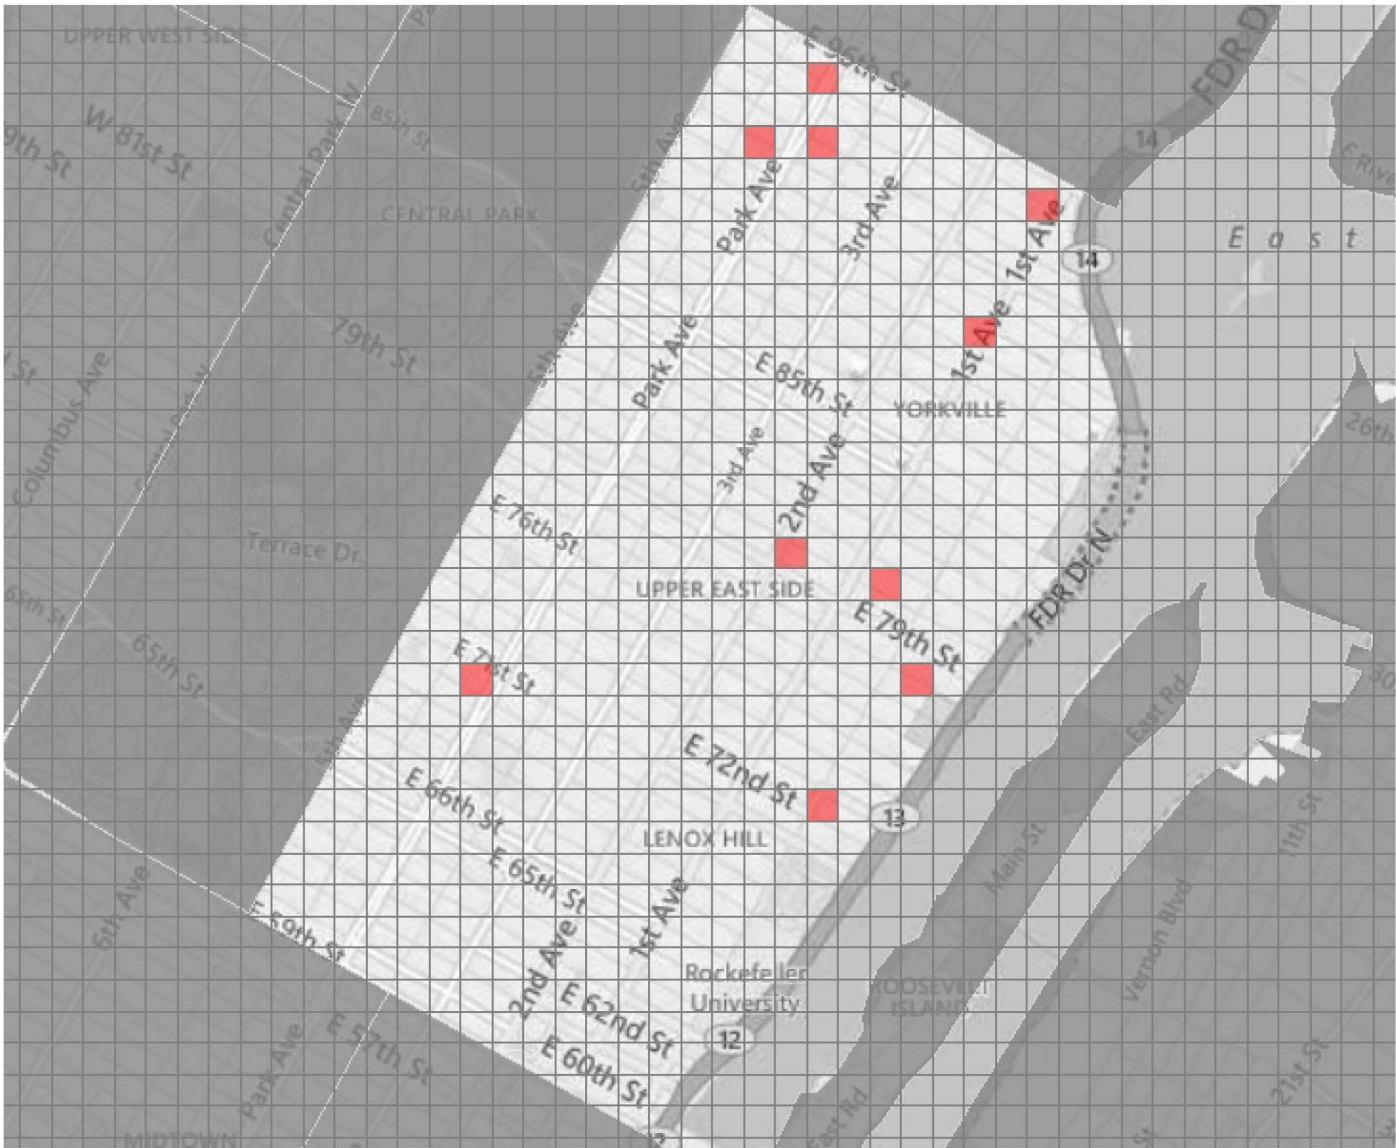

■ GLA Motorcycle
10 Boxes Selected.

Boxes that are Predictive for multiple layers are marked with shaded vertical stripes corresponding to each layer. For example, if a box has alternating blue and green stripes, the entire box is a Predictive zone for both the blue and green layers.

GLA Motorcycle				
Search results yielded 12 records				
Complaint ID	Date	Precinct	Crime Type	Address
20170	2017-03-01 23:00:00	19	GRAND LARCENY OF MOTOR VEHICLE	MANHATTAN NY
20160	2016-12-31 02:30:00	19	GRAND LARCENY OF MOTOR VEHICLE	MANHATTAN NY
20160	2016-11-18 18:00:00	19	GRAND LARCENY OF MOTOR VEHICLE	MANHATTAN NY
20160	2016-07-15 07:00:00	19	GRAND LARCENY OF MOTOR VEHICLE	MANHATTAN 10075 NY