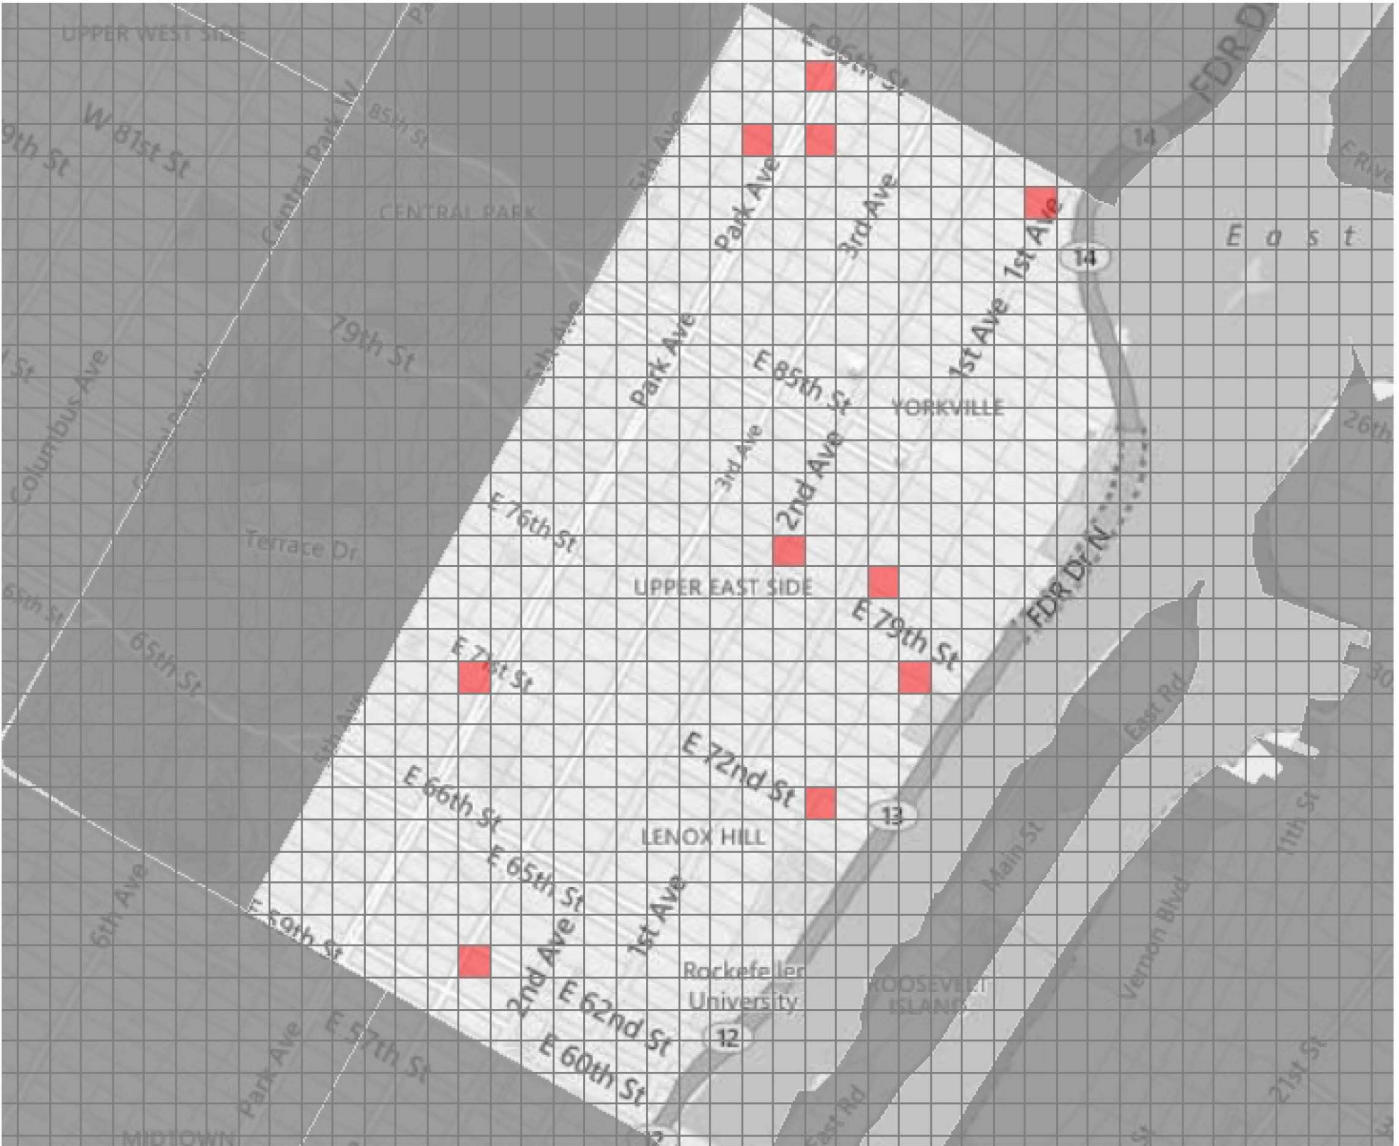

■ GLA Motorcycle
10 Boxes Selected.

Boxes that are Predictive for multiple layers are marked with shaded vertical stripes corresponding to each layer. For example, if a box has alternating blue and green stripes, the entire box is a Predictive zone for both the blue and green layers.

GLA Motorcycle				
Search results yielded 12 records				
Complaint ID	Date	Precinct	Crime Type	Address
2017	2017-03-01 23:00:00	19	GRAND LARCENY OF MOTOR VEHICLE	MANHATTAN NY
2016	2016-12-31 02:30:00	19	GRAND LARCENY OF MOTOR VEHICLE	MANHATTAN NY
2016	2016-11-18 18:00:00	19	GRAND LARCENY OF MOTOR VEHICLE	MANHATTAN NY
2016	2016-07-15 07:00:00	19	GRAND LARCENY OF MOTOR VEHICLE	MANHATTAN 10075 NY