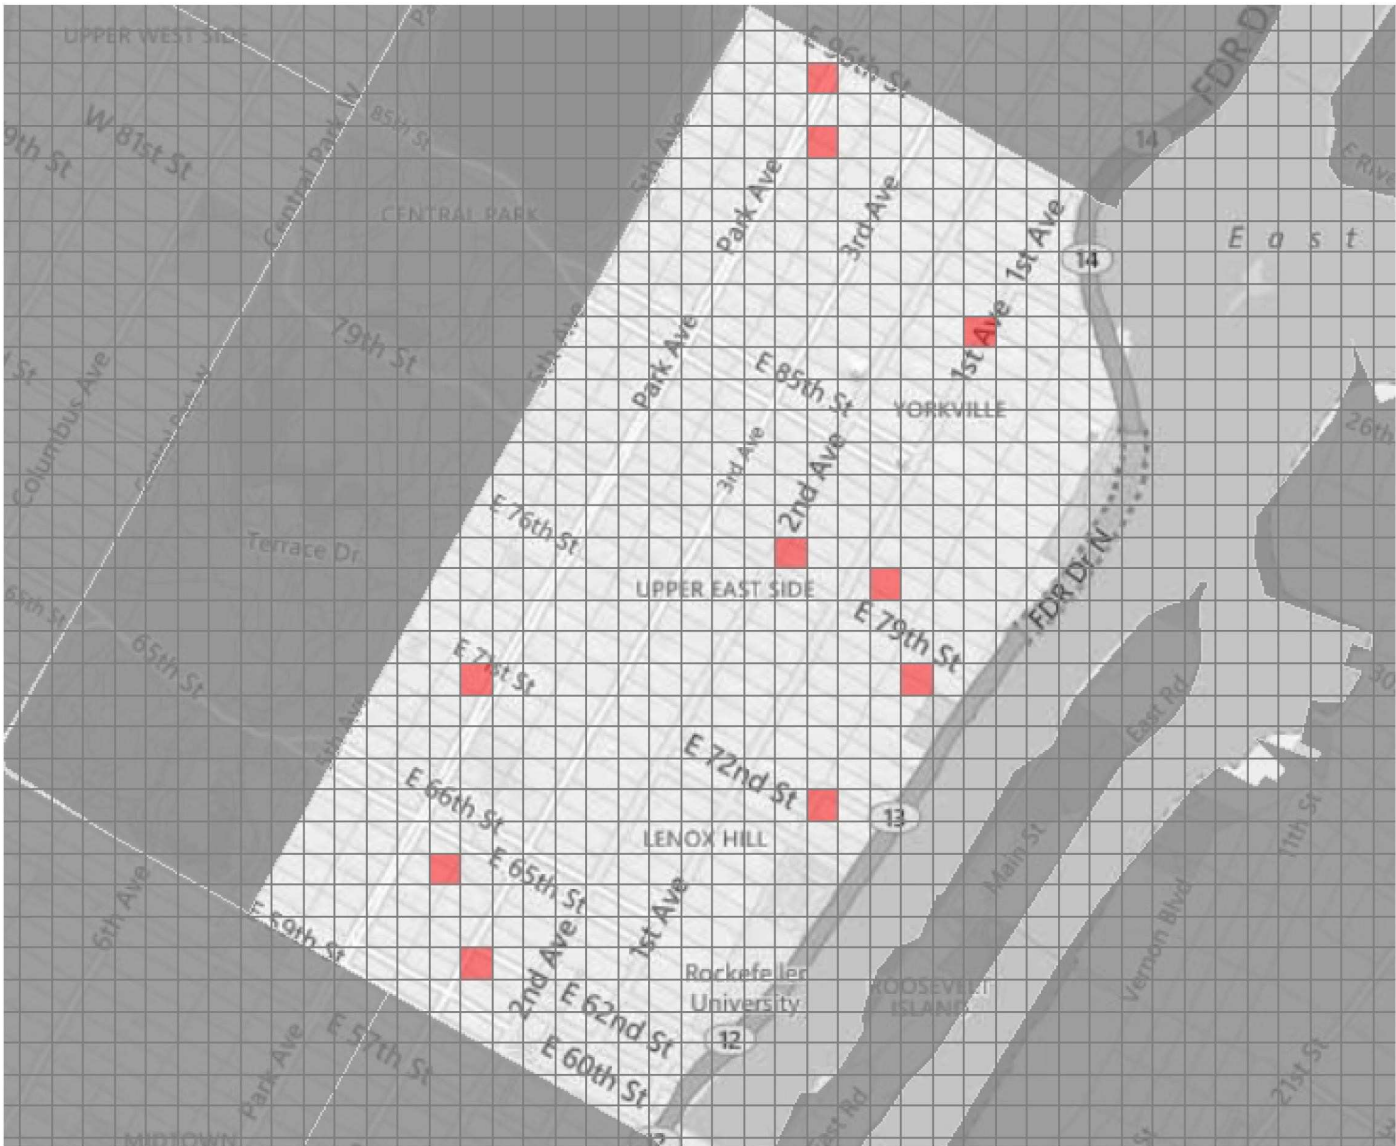

■ GLA Motorcycle
10 Boxes Selected.

Boxes that are Predictive for multiple layers are marked with shaded vertical stripes corresponding to each layer. For example, if a box has alternating blue and green stripes, the entire box is a Predictive zone for both the blue and green layers.

GLA Motorcycle				
Search results yielded 12 records				
Complaint ID	Date	Precinct	Crime Type	Address
2016	2016-12-31 02:30:00	19	GRAND LARCENY OF MOTOR VEHICLE	MANHATTAN NY
2016	2016-11-18 18:00:00	19	GRAND LARCENY OF MOTOR VEHICLE	MANHATTAN NY
2016	2016-07-15 07:00:00	19	GRAND LARCENY OF MOTOR VEHICLE	MANHATTAN 10075 NY
2016	2016-07-12 12:00:00	19	GRAND LARCENY OF MOTOR VEHICLE	MANHATTAN 10075 NY