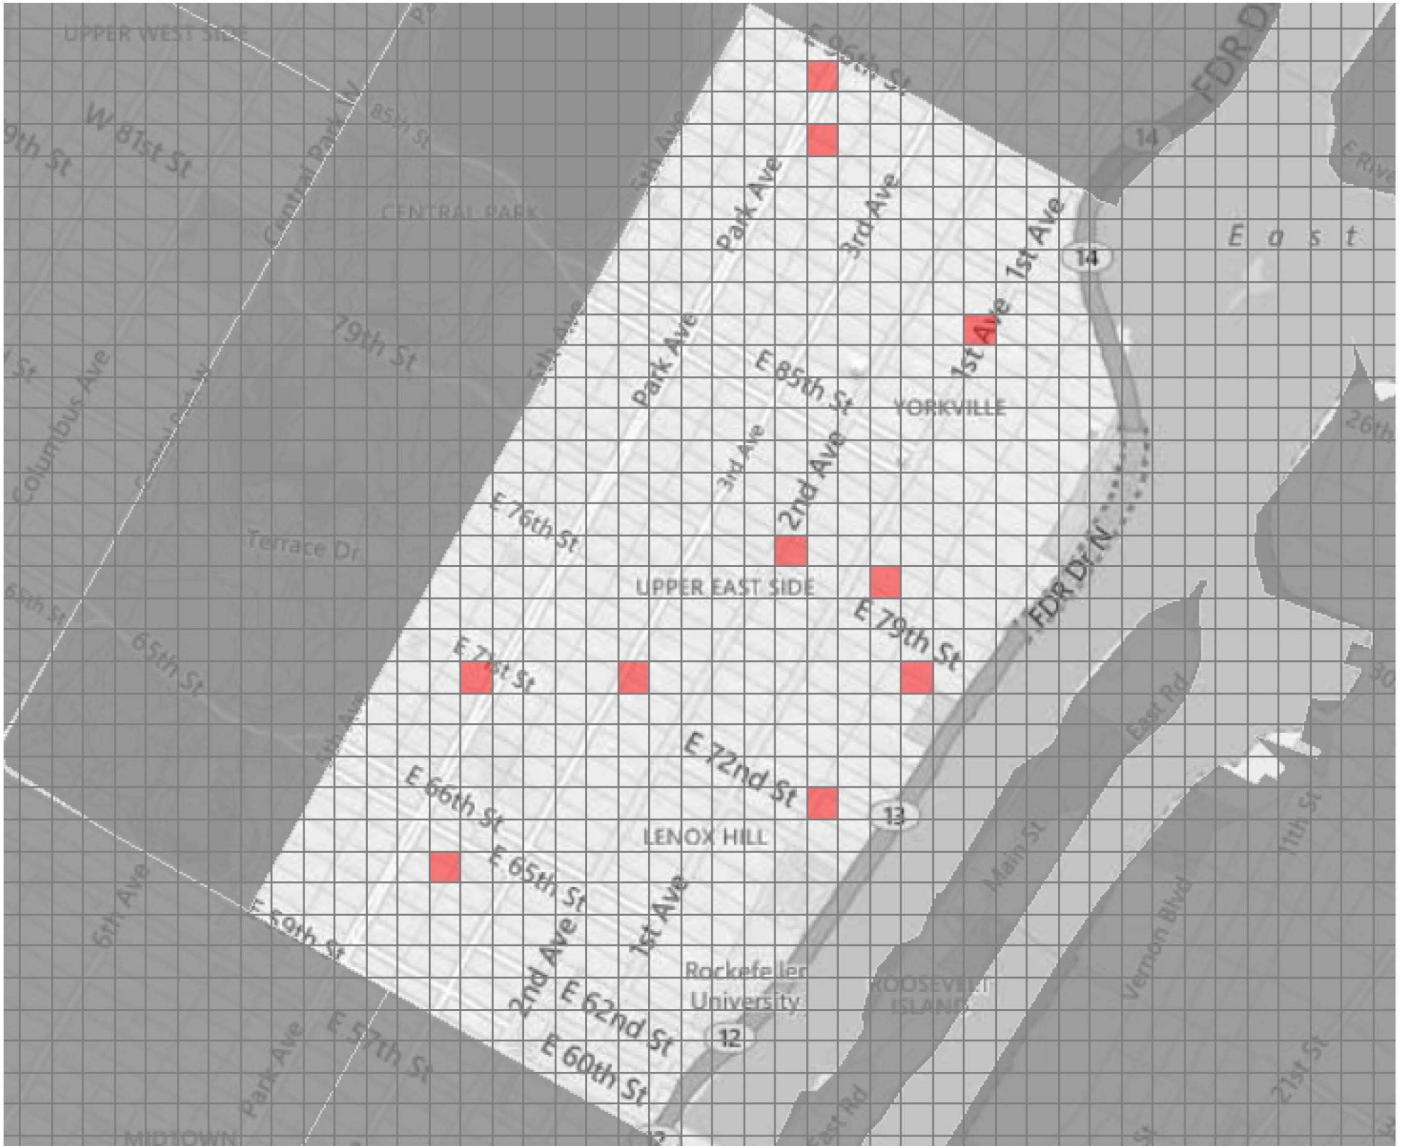

■ GLA Motorcycle
10 Boxes Selected.

Boxes that are Predictive for multiple layers are marked with shaded vertical stripes corresponding to each layer. For example, if a box has alternating blue and green stripes, the entire box is a Predictive zone for both the blue and green layers.

GLA Motorcycle				
Search results yielded 12 records				
Complaint ID	Date	Precinct	Crime Type	Address
2016	2016-12-31 02:30:00	19	GRAND LARCENY OF MOTOR VEHICLE	MANHATTAN NY
2016	2016-11-18 18:00:00	19	GRAND LARCENY OF MOTOR VEHICLE	MANHATTAN NY
2016	2016-07-15 07:00:00	19	GRAND LARCENY OF MOTOR VEHICLE	MANHATTAN 10075 NY
2016	2016-07-12 12:00:00	19	GRAND LARCENY OF MOTOR VEHICLE	MANHATTAN 10075 NY