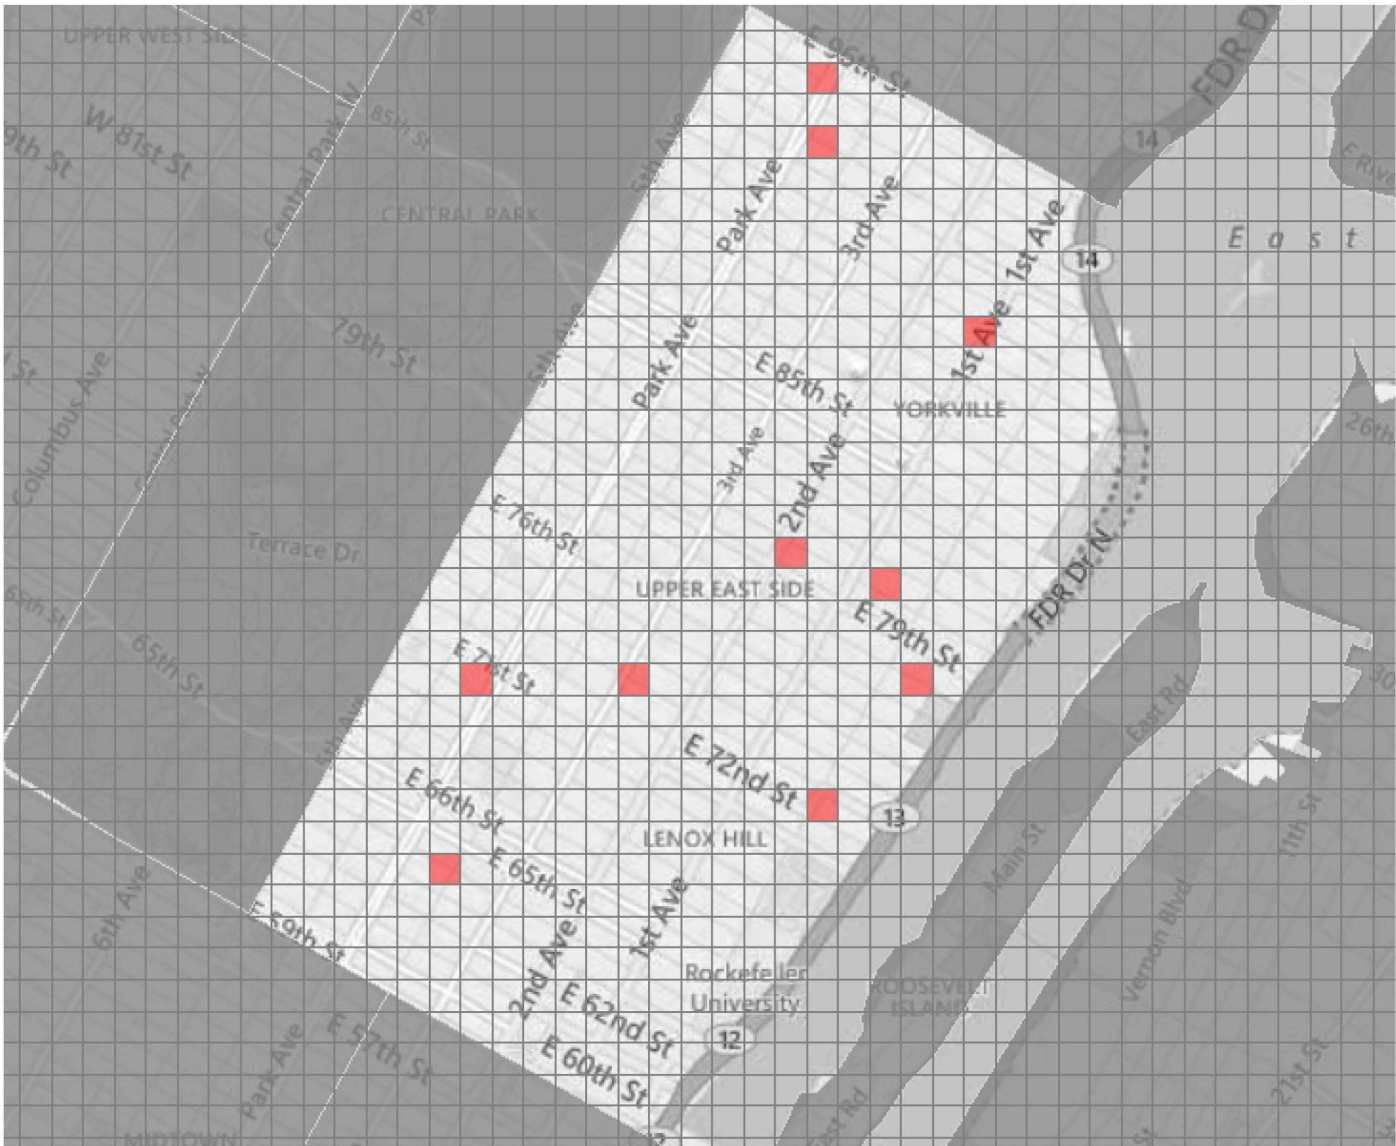

■ GLA Motorcycle
 10 Boxes Selected.

Boxes that are Predictive for multiple layers are marked with shaded vertical stripes corresponding to each layer. For example, if a box has alternating blue and green stripes, the entire box is a Predictive zone for both the blue and green layers.