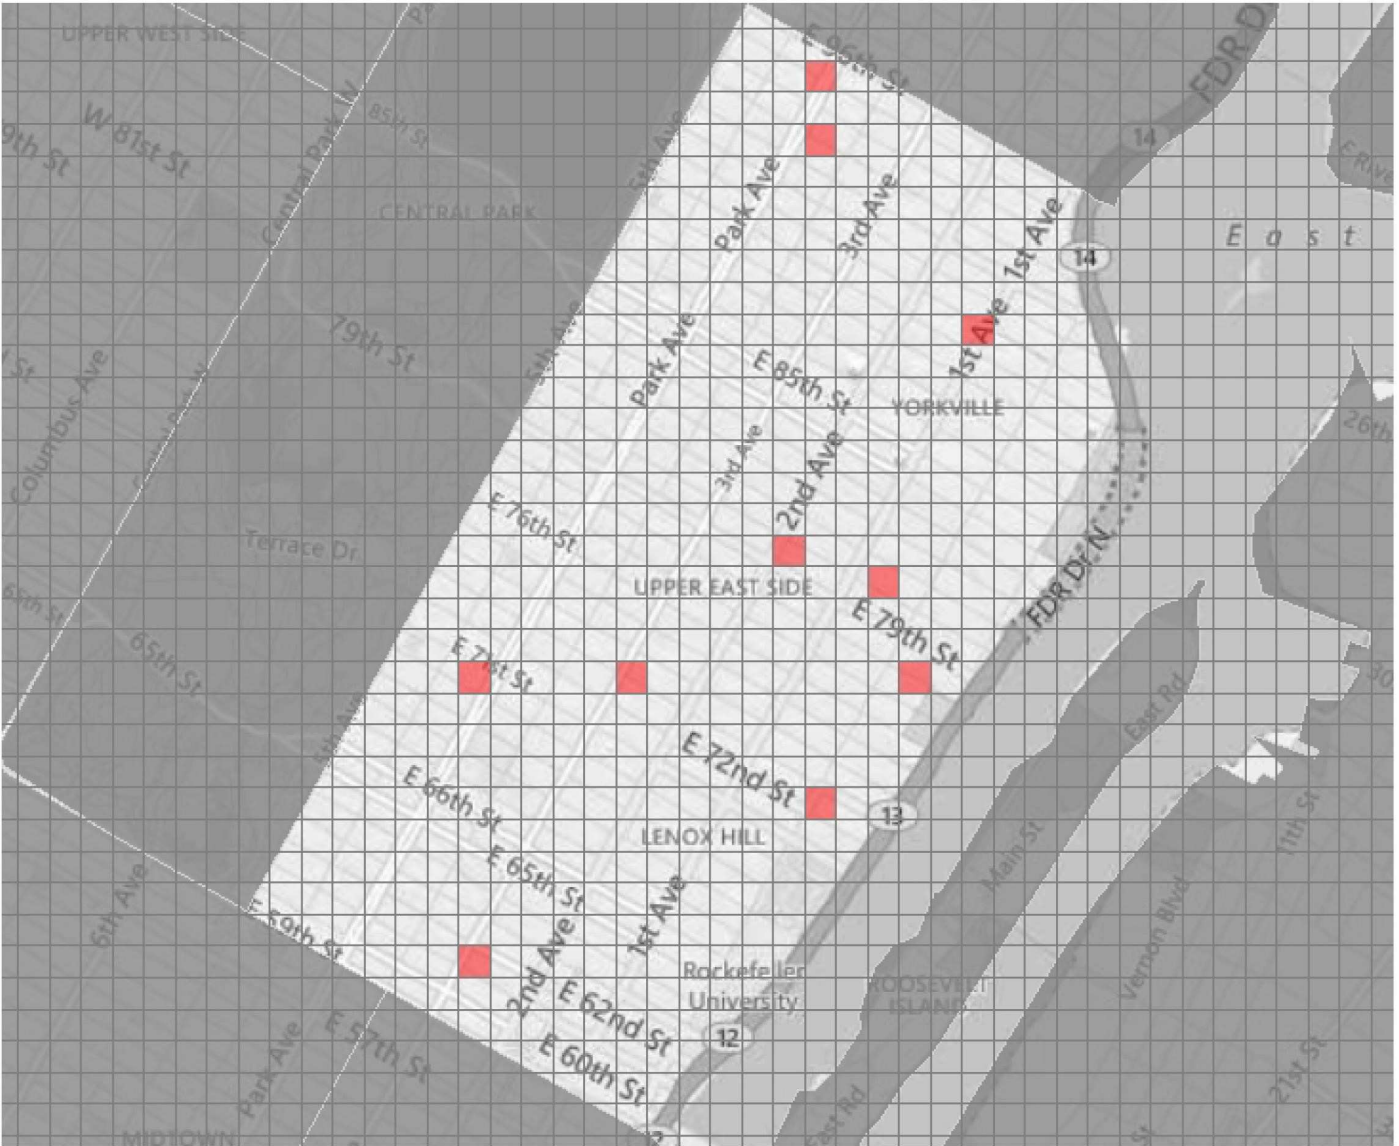

■ GLA Motorcycle
10 Boxes Selected.

Boxes that are Predictive for multiple layers are marked with shaded vertical stripes corresponding to each layer. For example, if a box has alternating blue and green stripes, the entire box is a Predictive zone for both the blue and green layers.

GLA Motorcycle				
Search results yielded 12 records				
Complaint ID	Date	Precinct	Crime Type	Address
20160	2016-12-31 02:30:00	19	GRAND LARCENY OF MOTOR VEHICLE	MANHATTAN NY
20160	2016-11-18 18:00:00	19	GRAND LARCENY OF MOTOR VEHICLE	MANHATTAN NY
20160	2016-07-15 07:00:00	19	GRAND LARCENY OF MOTOR VEHICLE	MANHATTAN 10075 NY
20160	2016-07-12 12:00:00	19	GRAND LARCENY OF MOTOR VEHICLE	MANHATTAN 10075 NY