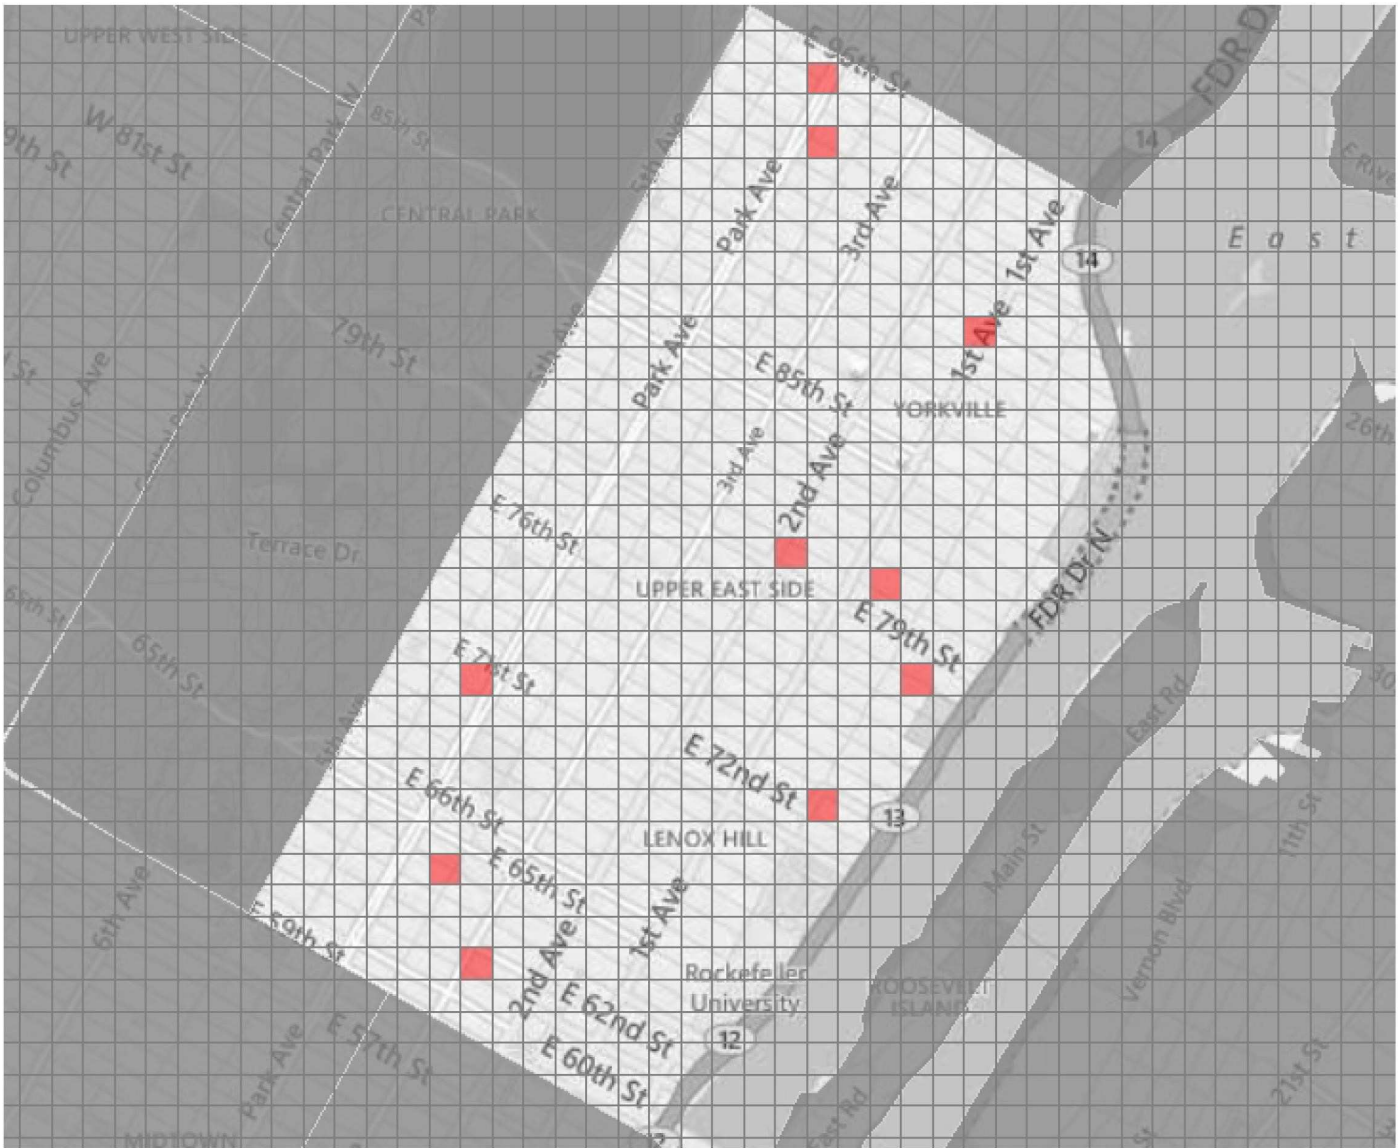

■ GLA Motorcycle
10 Boxes Selected.

Boxes that are Predictive for multiple layers are marked with shaded vertical stripes corresponding to each layer. For example, if a box has alternating blue and green stripes, the entire box is a Predictive zone for both the blue and green layers.

GLA Motorcycle					
Search results yielded 12 records					
Complaint ID	Date	Precinct	Crime Type	Address	
20160	2016-12-31 02:30:00	19	GRAND LARCENY OF MOTOR VEHICLE		MANHATTAN NY
20160	2016-11-18 18:00:00	19	GRAND LARCENY OF MOTOR VEHICLE		MANHATTAN NY
20160	2016-07-15 07:00:00	19	GRAND LARCENY OF MOTOR VEHICLE		MANHATTAN 10075 NY
20160	2016-07-12 12:00:00	19	GRAND LARCENY OF MOTOR VEHICLE		MANHATTAN 10075 NY