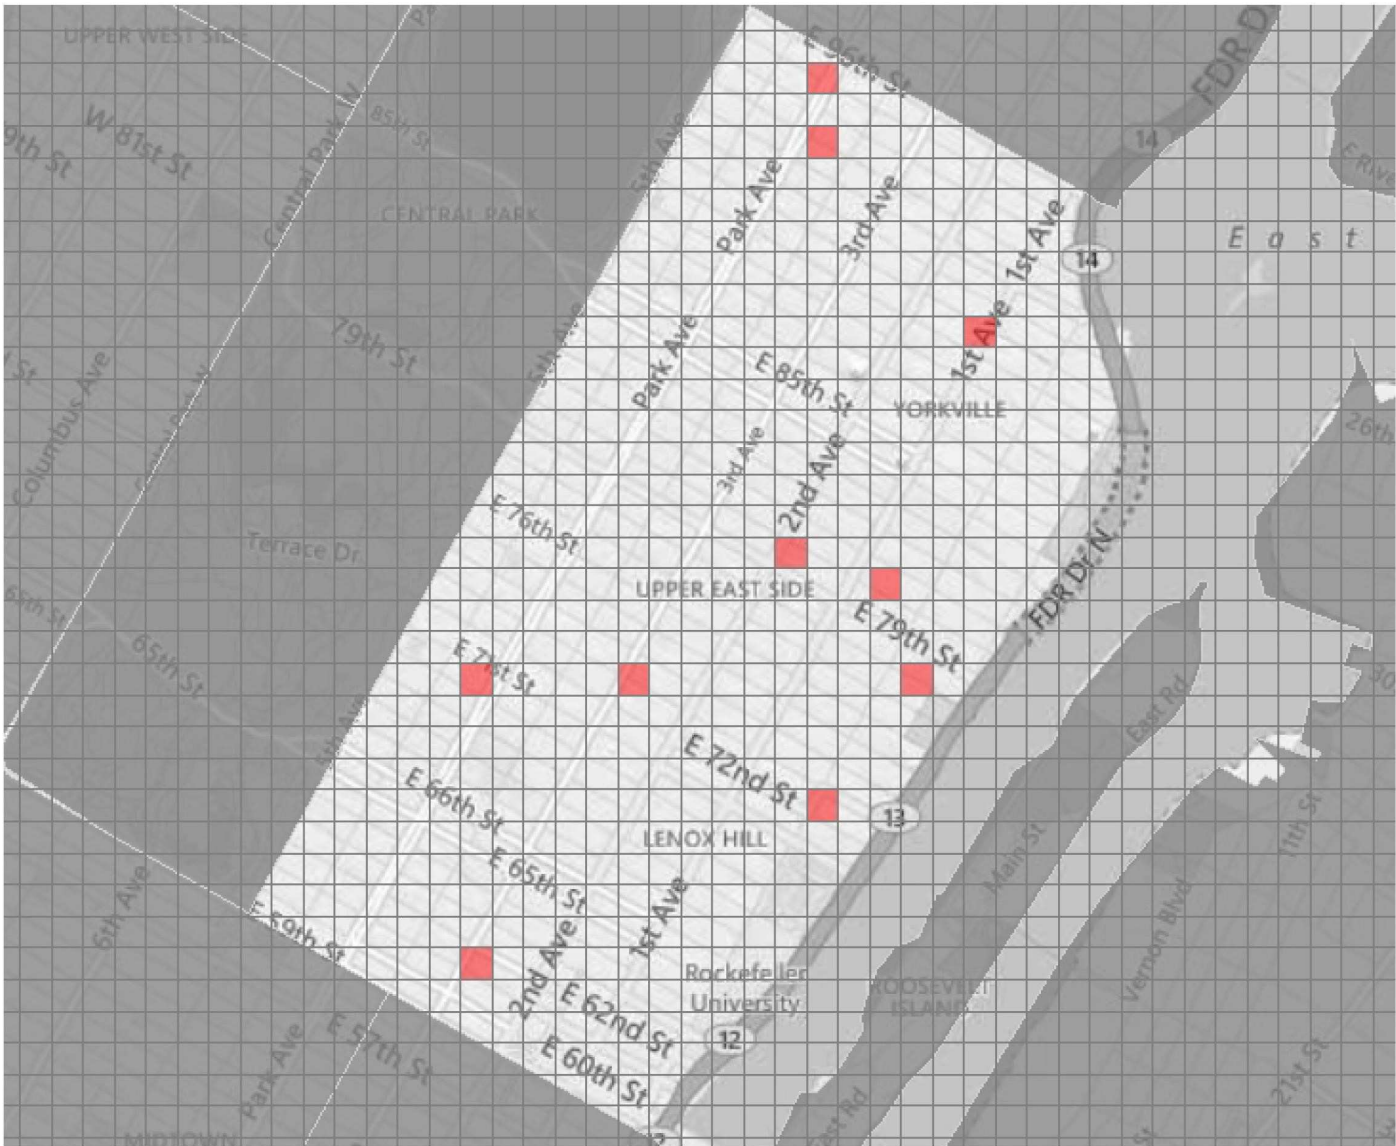

■ GLA Motorcycle
10 Boxes Selected.

Boxes that are Predictive for multiple layers are marked with shaded vertical stripes corresponding to each layer. For example, if a box has alternating blue and green stripes, the entire box is a Predictive zone for both the blue and green layers.

GLA Motorcycle				
Search results yielded 12 records				
Complaint ID	Date	Precinct	Crime Type	Address
2016	2016-12-31 02:30:00	19	GRAND LARCENY OF MOTOR VEHICLE	MANHATTAN NY
2016	2016-11-18 18:00:00	19	GRAND LARCENY OF MOTOR VEHICLE	MANHATTAN NY
2016	2016-07-15 07:00:00	19	GRAND LARCENY OF MOTOR VEHICLE	MANHATTAN 10075 NY
2016	2016-07-12 12:00:00	19	GRAND LARCENY OF MOTOR VEHICLE	MANHATTAN 10075 NY