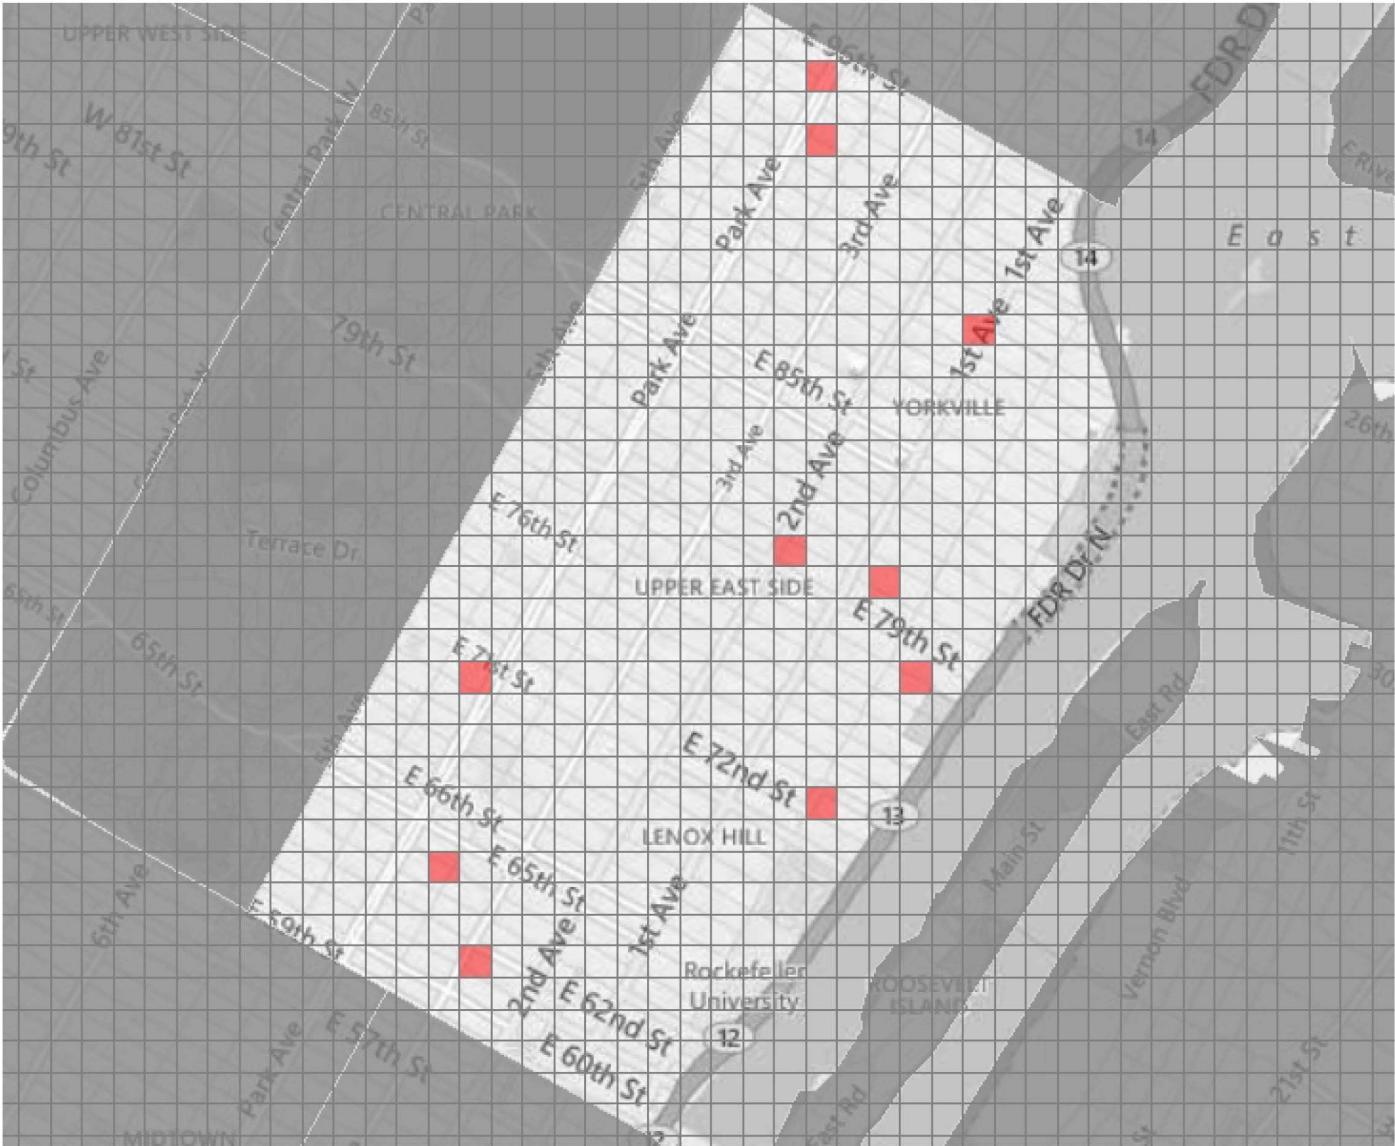

■ GLA Motorcycle
10 Boxes Selected.

Boxes that are Predictive for multiple layers are marked with shaded vertical stripes corresponding to each layer. For example, if a box has alternating blue and green stripes, the entire box is a Predictive zone for both the blue and green layers.

GLA Motorcycle

Search results yielded 12 records

Complaint ID	Date	Precinct	Crime Type	Address
20160	2016-12-31 02:30:00	19	GRAND LARCENY OF MOTOR VEHICLE	MANHATTAN NY
20160	2016-11-18 18:00:00	19	GRAND LARCENY OF MOTOR VEHICLE	MANHATTAN NY
20160	2016-07-15 07:00:00	19	GRAND LARCENY OF MOTOR VEHICLE	MANHATTAN 10075 NY
20160	2016-07-12 12:00:00	19	GRAND LARCENY OF MOTOR VEHICLE	MANHATTAN 10075 NY