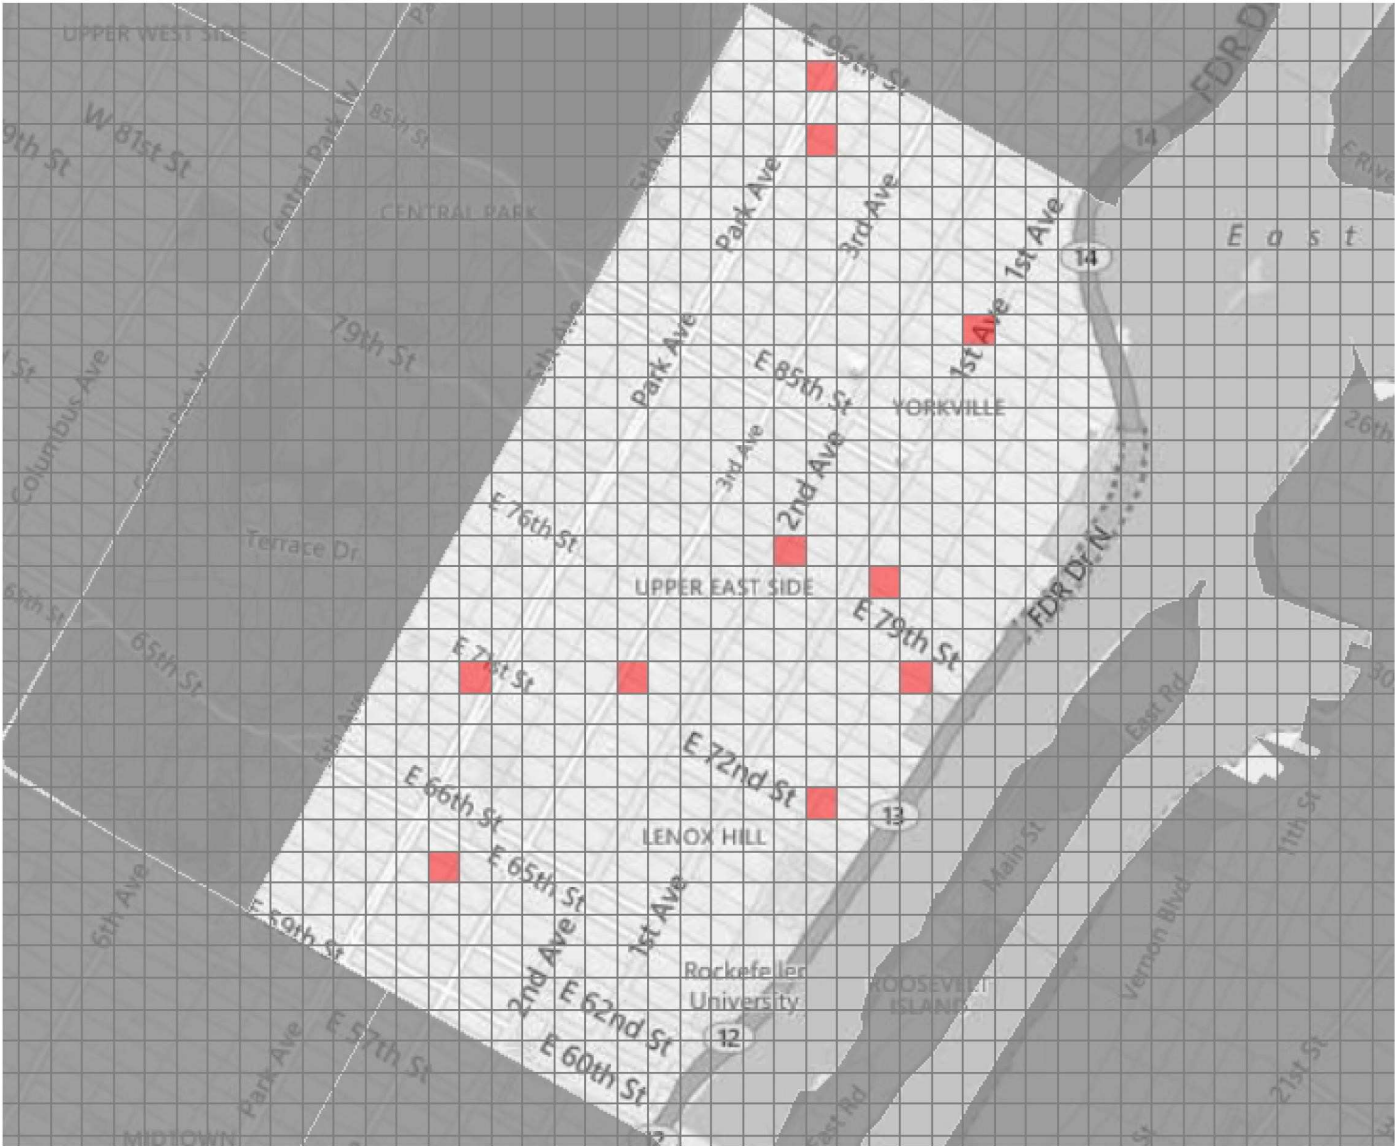

■ GLA Motorcycle
10 Boxes Selected.

Boxes that are Predictive for multiple layers are marked with shaded vertical stripes corresponding to each layer. For example, if a box has alternating blue and green stripes, the entire box is a Predictive zone for both the blue and green layers.

GLA Motorcycle

Search results yielded 12 records

Complaint ID	Date	Precinct	Crime Type	Address
2016	2016-12-31 02:30:00	19	GRAND LARCENY OF MOTOR VEHICLE	[REDACTED] MANHATTAN NY
2016	2016-11-18 18:00:00	19	GRAND LARCENY OF MOTOR VEHICLE	[REDACTED] MANHATTAN NY
2016	2016-07-15 07:00:00	19	GRAND LARCENY OF MOTOR VEHICLE	[REDACTED] MANHATTAN 10075 NY
2016	2016-07-12 12:00:00	19	GRAND LARCENY OF MOTOR VEHICLE	[REDACTED] MANHATTAN 10075 NY