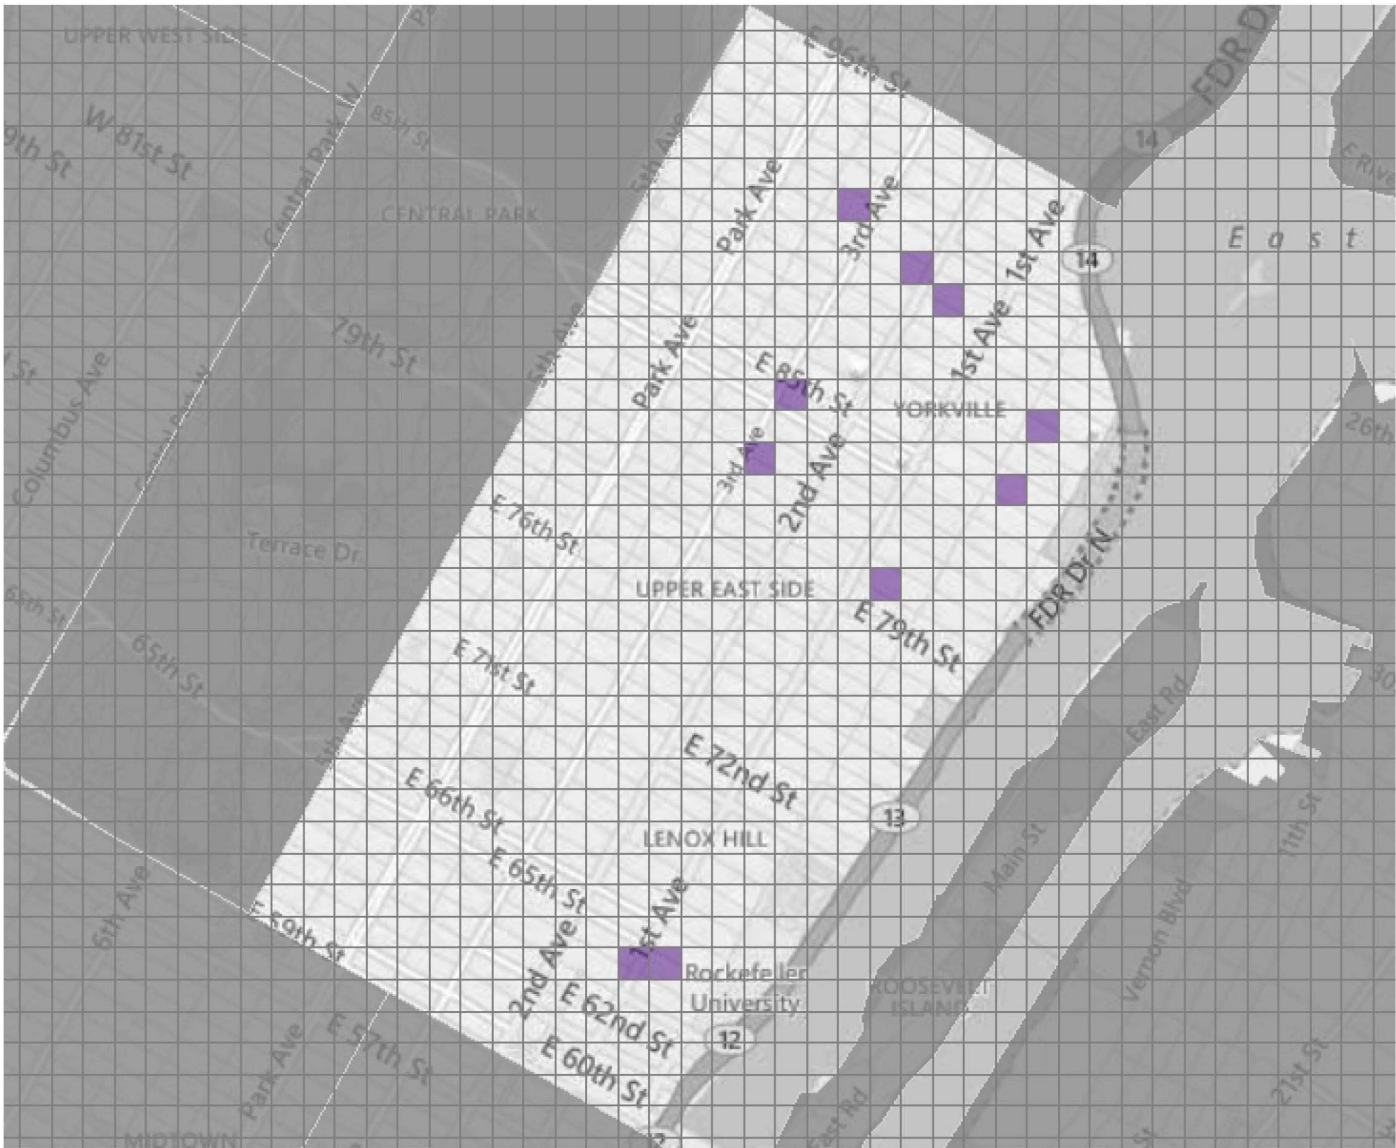

Residential Burglary

10 Boxes Selected.

Boxes that are Predictive for multiple layers are marked with shaded vertical stripes corresponding to each layer. For example, if a box has alternating blue and green stripes, the entire box is a Predictive zone for both the blue and green layers.

Residential Burglary

Search results yielded 18 records

Complaint ID	Date	Precinct	Crime Type	Address
20170	2017-01-03 08:00:00	19	BURGLARY	MANHATTAN 2D NY
20160	2016-12-29 06:15:00	19	BURGLARY	MANHATTAN NY
20160	2016-12-29 08:00:00	19	BURGLARY	ATTAN 10065 NY
20160	2016-12-29 05:55:00	19	BURGLARY	ATTAN NY
20160	2016-12-22 12:55:00	19	BURGLARY	MANHATTAN NY
20160	2016-12-22 06:00:00	19	BURGLARY	ATTAN 10065 NY
20160	2016-12-20 08:30:00	19	BURGLARY	ATTAN NY
20160	2016-12-20 12:00:00	19	BURGLARY	MANHATTAN 10065 NY