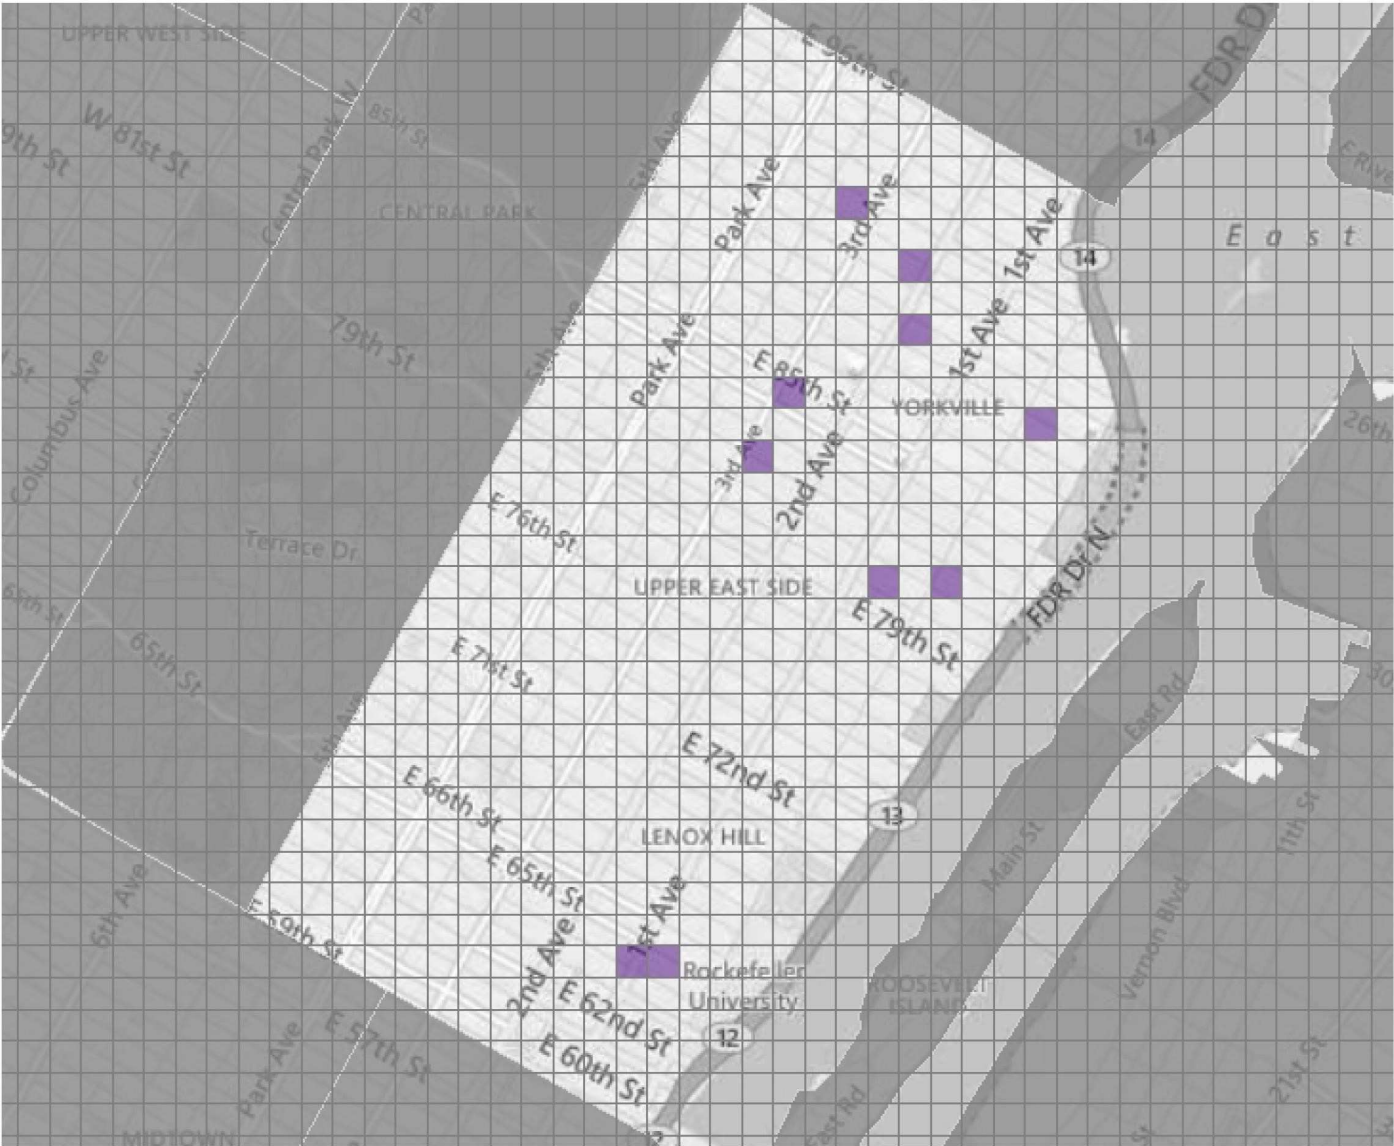

Residential Burglary

10 Boxes Selected.

Boxes that are Predictive for multiple layers are marked with shaded vertical stripes corresponding to each layer. For example, if a box has alternating blue and green stripes, the entire box is a Predictive zone for both the blue and green layers.

Residential Burglary					
Search results yielded 19 records					
Complaint ID	Date	Precinct	Crime Type	Address	
20170	2017-01-17 09:30:00	19	BURGLARY		MANHATTAN NY
20170	2017-01-14 11:00:00	19	BURGLARY		MANHATTAN NY
20170	2017-01-03 08:00:00	19	BURGLARY		MANHATTAN 2D NY
20160	2016-12-29 05:55:00	19	BURGLARY		MANHATTAN NY
20160	2016-12-29 06:15:00	19	BURGLARY		MANHATTAN NY
20160	2016-12-29 08:00:00	19	BURGLARY		MANHATTAN 10065 NY
20160	2016-12-22 12:55:00	19	BURGLARY		MANHATTAN NY
20160	2016-12-22 06:00:00	19	BURGLARY		MANHATTAN 10065 NY