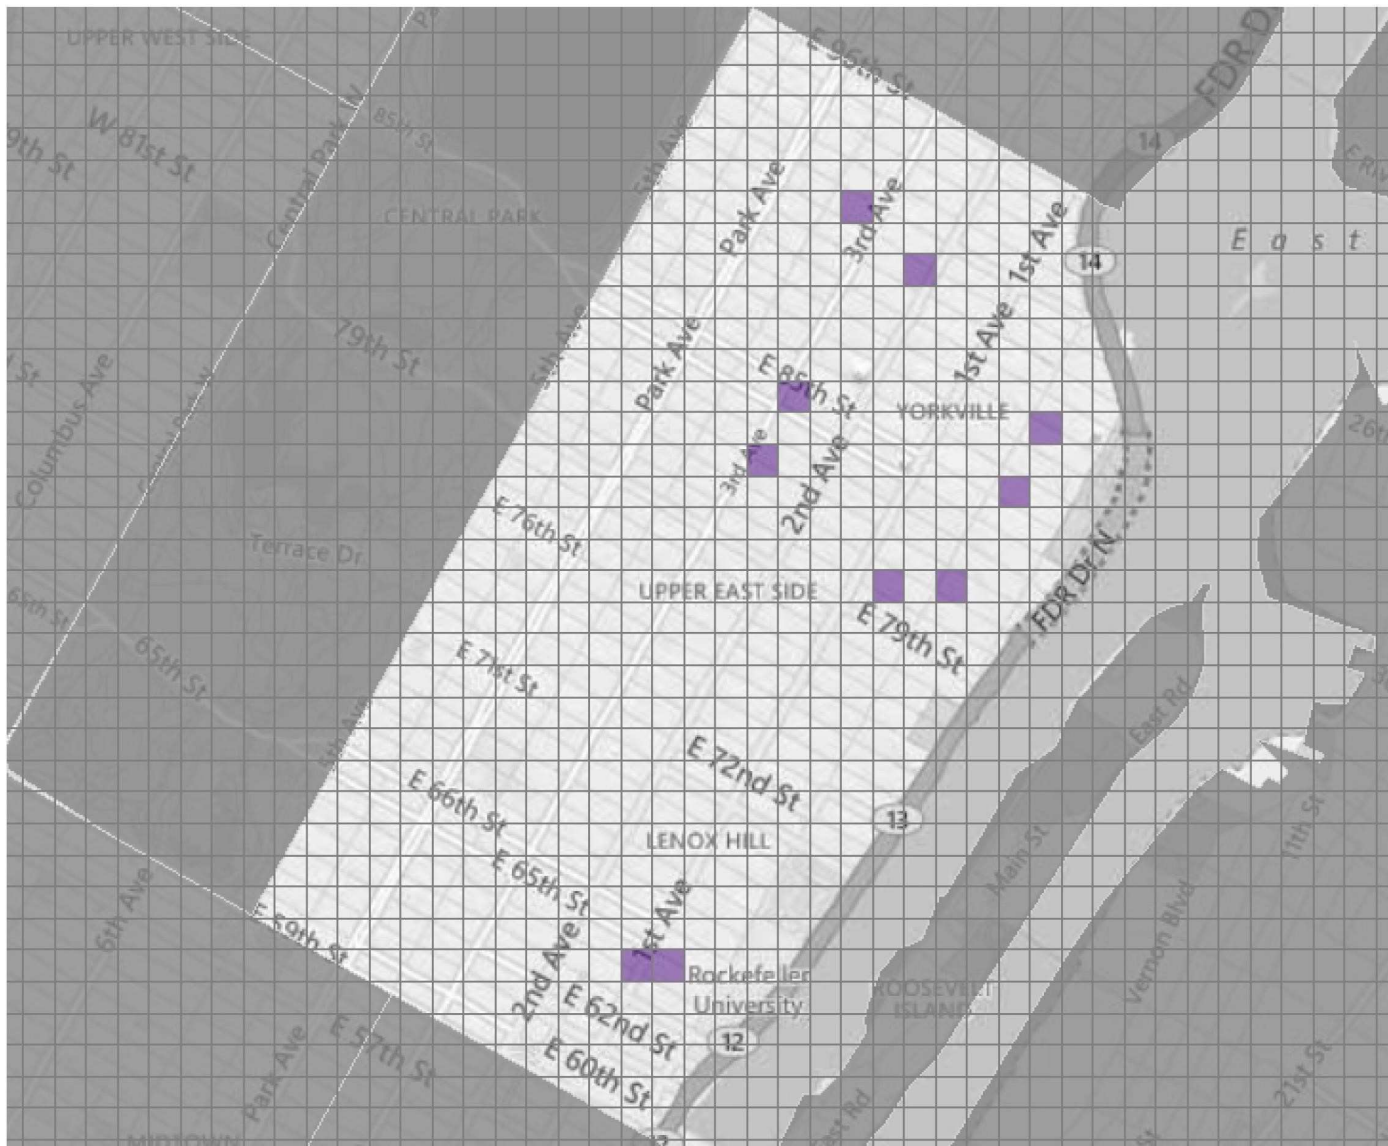

Residential Burglary
10 Boxes Selected.

Boxes that are Predictive for multiple layers are marked with shaded vertical stripes corresponding to each layer. For example, if a box has alternating blue and green stripes, the entire box is a Predictive zone for both the blue and green layers.

Residential Burglary				
Search results yielded 19 records				
Complaint ID	Date	Precinct	Crime Type	Address
20170	2017-01-14 11:00:00	19	BURGLARY	MANHATTAN NY
20170	2017-01-03 08:00:00	19	BURGLARY	MANHATTAN 2D NY
20160	2016-12-29 05:55:00	19	BURGLARY	HATTAN NY
20160	2016-12-29 06:15:00	19	BURGLARY	MANHATTAN NY
20160	2016-12-29 08:00:00	19	BURGLARY	HATTAN 10065 NY
20160	2016-12-22 12:55:00	19	BURGLARY	MANHATTAN NY
20160	2016-12-13 07:45:00	19	BURGLARY	T MANHATTAN 10028 NY
20160	2016-04-16 12:00:00	19	BURGLARY	MANHATTAN 10075 NY