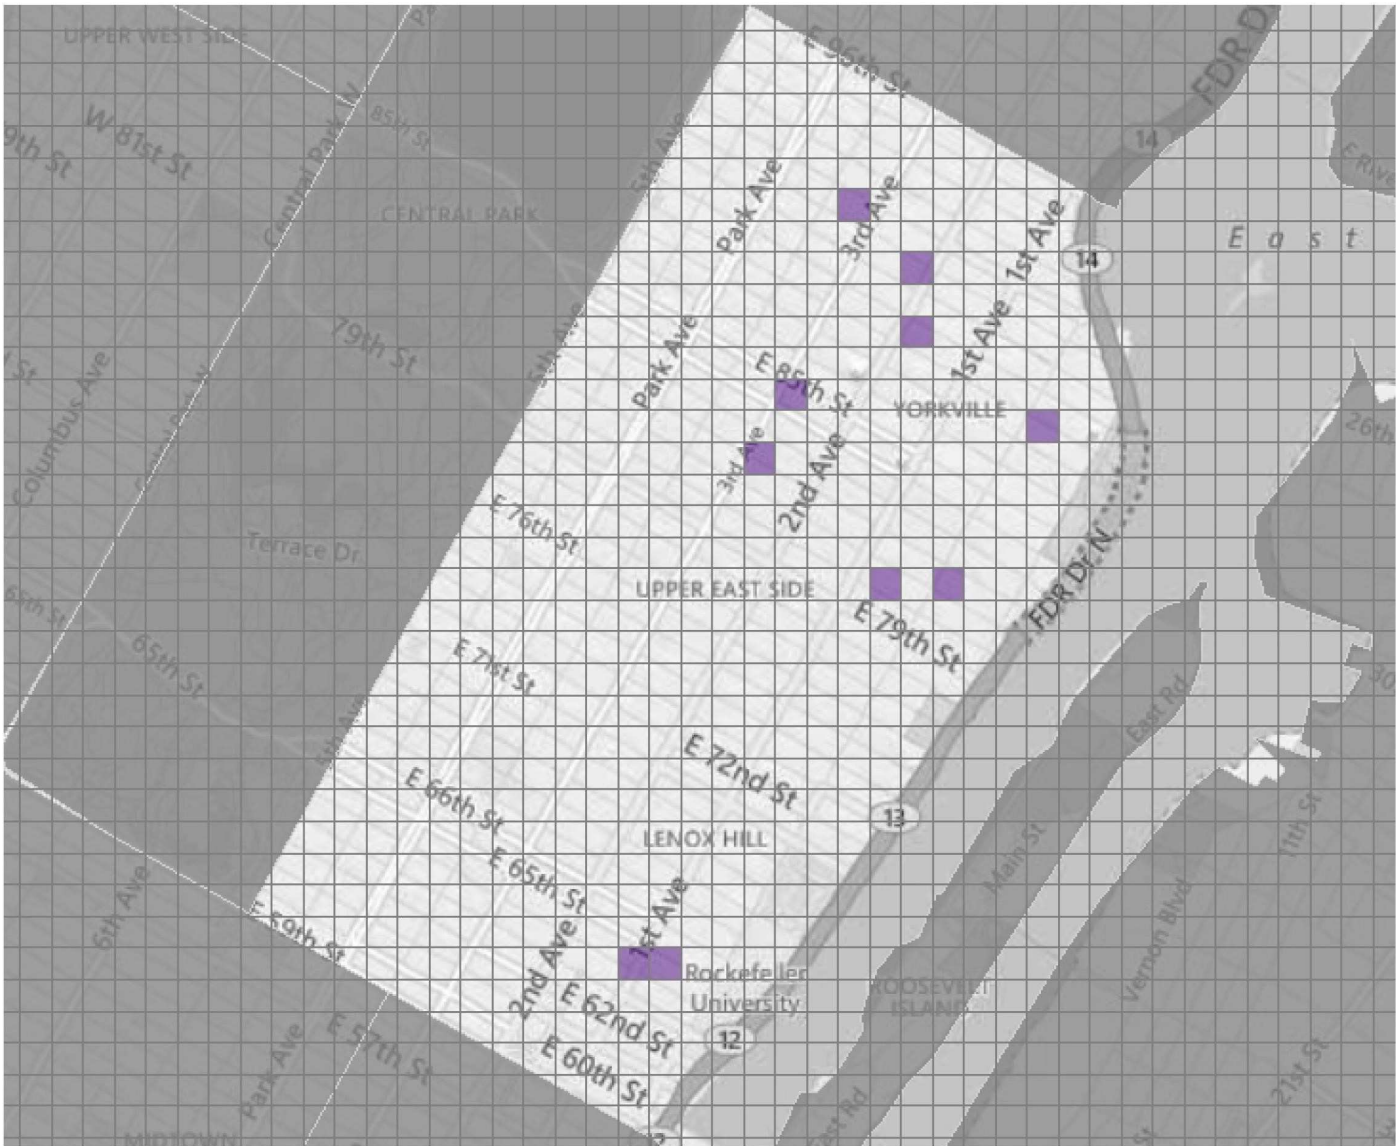

Residential Burglary

10 Boxes Selected.

Boxes that are Predictive for multiple layers are marked with shaded vertical stripes corresponding to each layer. For example, if a box has alternating blue and green stripes, the entire box is a Predictive zone for both the blue and green layers.

Residential Burglary					
Search results yielded 19 records					
Complaint ID	Date	Precinct	Crime Type	Address	
2017	2017-01-17 09:30:00	19	BURGLARY	MANHATTAN NY	
2017	2017-01-14 11:00:00	19	BURGLARY	MANHATTAN NY	
2017	2017-01-03 08:00:00	19	BURGLARY	MANHATTAN 2D NY	
2016	2016-12-29 05:55:00	19	BURGLARY	HATTAN NY	
2016	2016-12-29 06:15:00	19	BURGLARY	MANHATTAN NY	
2016	2016-12-29 08:00:00	19	BURGLARY	HATTAN 10065 NY	
2016	2016-12-22 12:55:00	19	BURGLARY	MANHATTAN NY	
2016	2016-12-22 06:00:00	19	BURGLARY	HATTAN 10065 NY