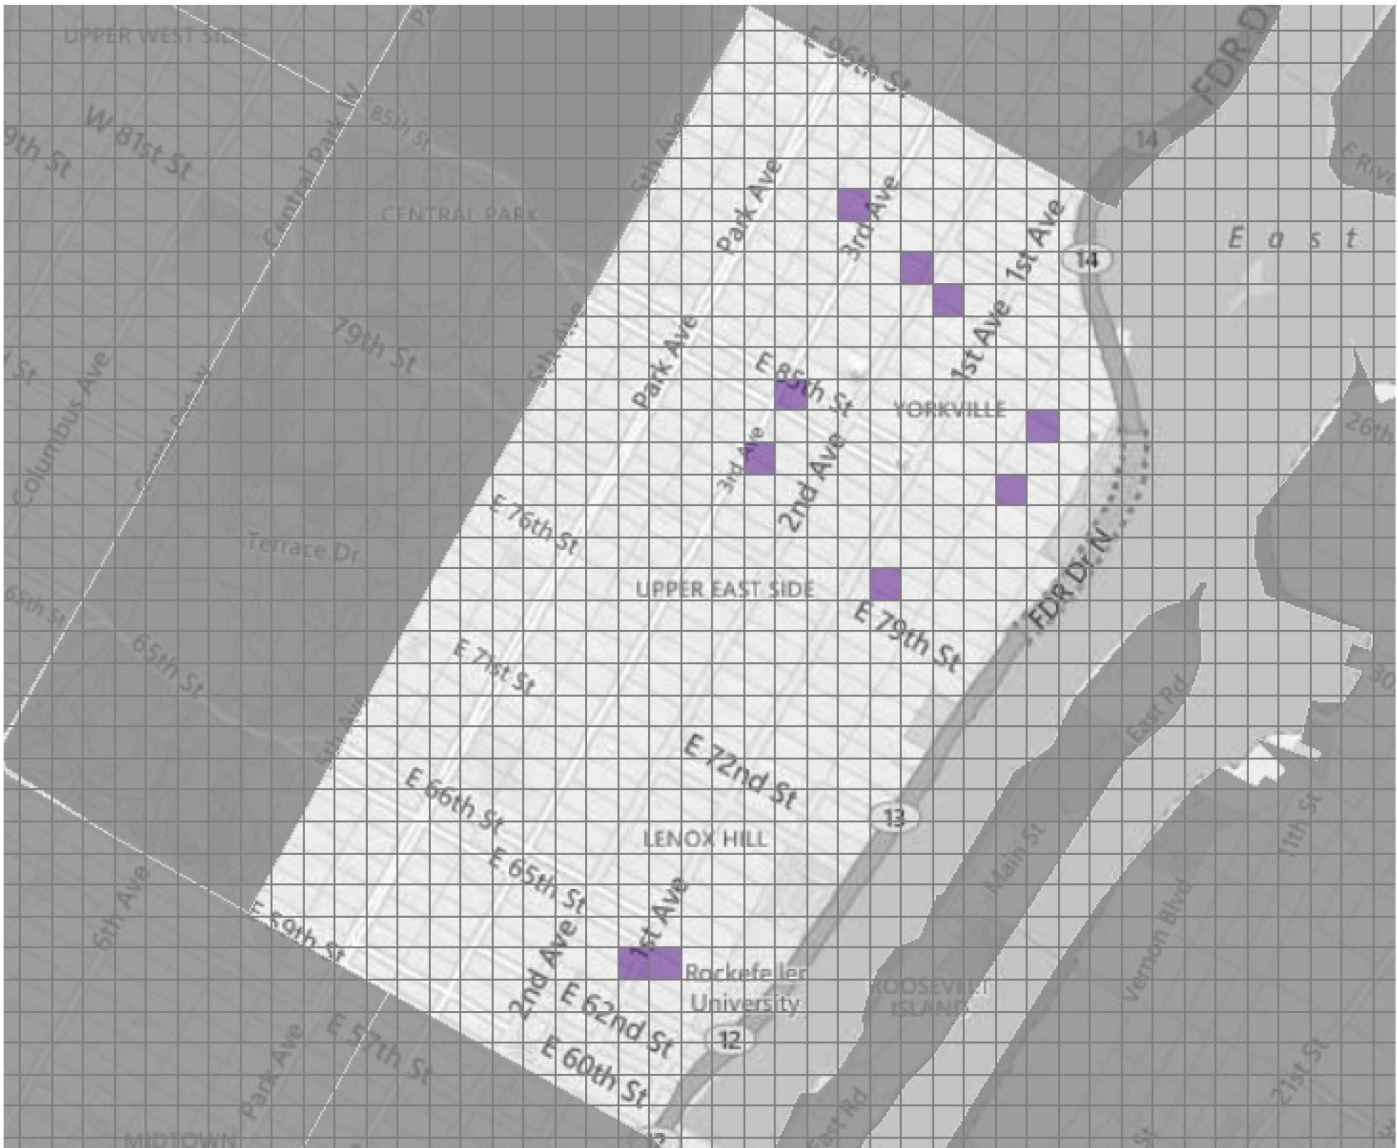

Residential Burglary

10 Boxes Selected.

Boxes that are Predictive for multiple layers are marked with shaded vertical stripes corresponding to each layer. For example, if a box has alternating blue and green stripes, the entire box is a Predictive zone for both the blue and green layers.

Residential Burglary					
Search results yielded 18 records					
Complaint ID	Date	Precinct	Crime Type	Address	
2017	2017-01-03 08:00:00	19	BURGLARY		MANHATTAN 2D NY
2016	2016-12-29 08:00:00	19	BURGLARY		HATTAN 10065 NY
2016	2016-12-29 06:15:00	19	BURGLARY		MANHATTAN NY
2016	2016-12-29 05:55:00	19	BURGLARY		HATTAN NY
2016	2016-12-22 06:00:00	19	BURGLARY		HATTAN 10065 NY
2016	2016-12-22 12:55:00	19	BURGLARY		MANHATTAN NY
2016	2016-12-20 08:30:00	19	BURGLARY		HATTAN NY
2016	2016-12-20 12:00:00	19	BURGLARY		MANHATTAN 10065 NY