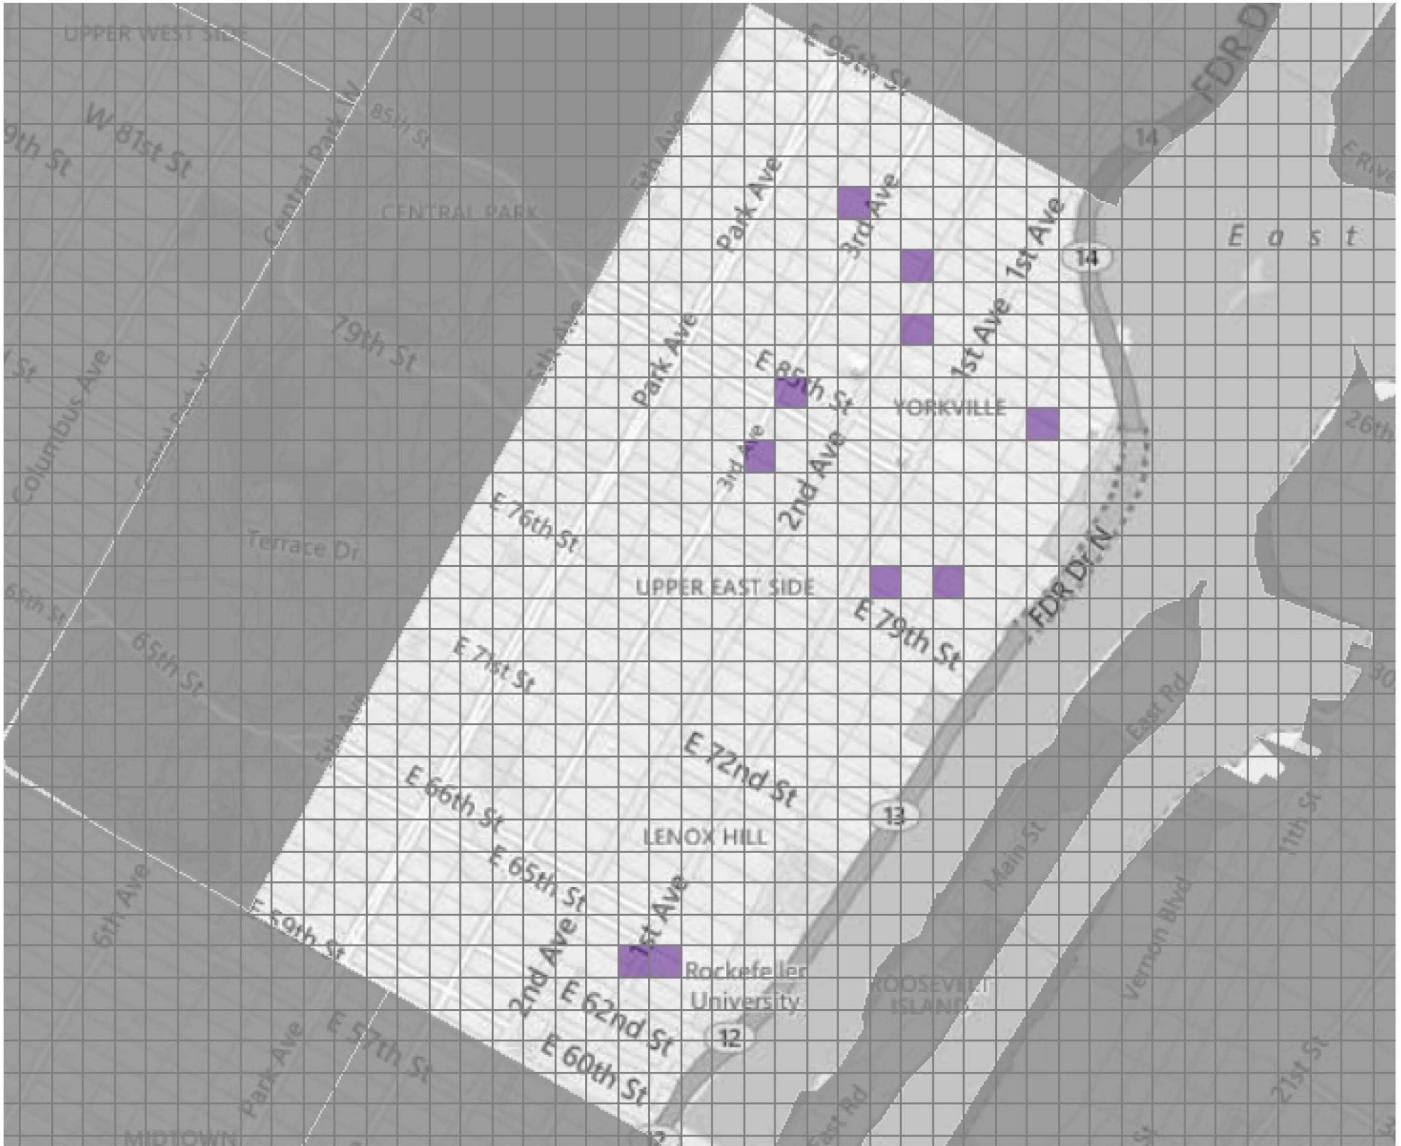

■ Residential Burglary

10 Boxes Selected.

Boxes that are Predictive for multiple layers are marked with shaded vertical stripes corresponding to each layer. For example, if a box has alternating blue and green stripes, the entire box is a Predictive zone for both the blue and green layers.

Residential Burglary					
Search results yielded 19 records					
Complaint ID	Date	Precinct	Crime Type	Address	
2017	2017-01-17 09:30:00	19	BURGLARY	MANHATTAN NY	
2017	2017-01-14 11:00:00	19	BURGLARY	MANHATTAN NY	
2017	2017-01-03 08:00:00	19	BURGLARY	MANHATTAN 2D NY	
2016	2016-12-29 05:55:00	19	BURGLARY	HATTAN NY	
2016	2016-12-29 06:15:00	19	BURGLARY	MANHATTAN NY	
2016	2016-12-29 08:00:00	19	BURGLARY	HATTAN 10065 NY	
2016	2016-12-22 12:55:00	19	BURGLARY	MANHATTAN NY	
2016	2016-12-22 06:00:00	19	BURGLARY	HATTAN 10065 NY