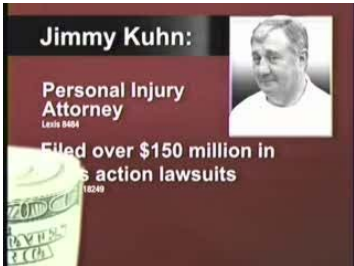

the kind that can enrich lawyers, but leave plaintiffs with little money. Guidry and Kuhn, big differences.